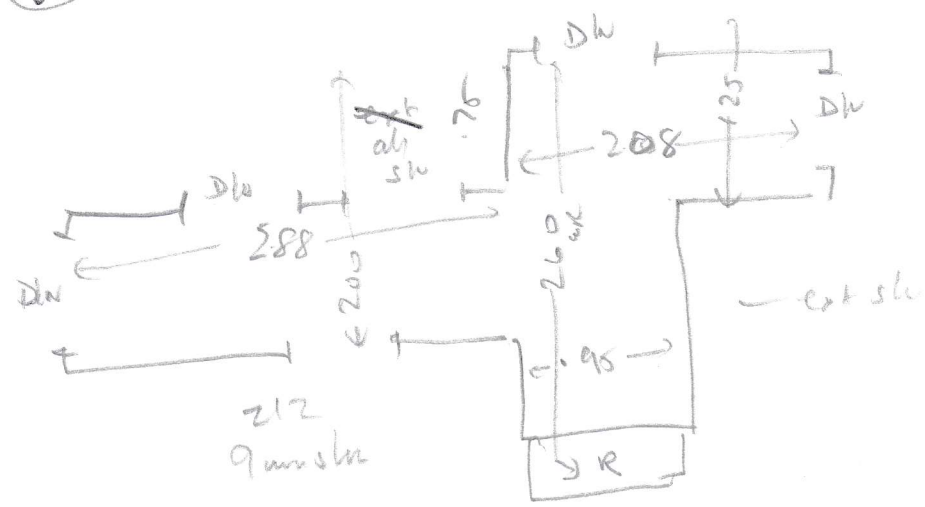

S31399

Mrs K Hutchings

8 Berwyn Road

Richmond

Thru 10 SBS

410 x 5m

Stairs to be bully bitted

1 of 2

Layout

S31399

Mrs K. Hutchings
Richmond
Two 585

3) 047 x 085 - north sk

1/2 land 1.15m x 183 - east sk

10) 048 x 085 } north sk

Blk 047 x 115

www
als.

Lands = east sk
stem - needs sk
now
bully gutter

2002