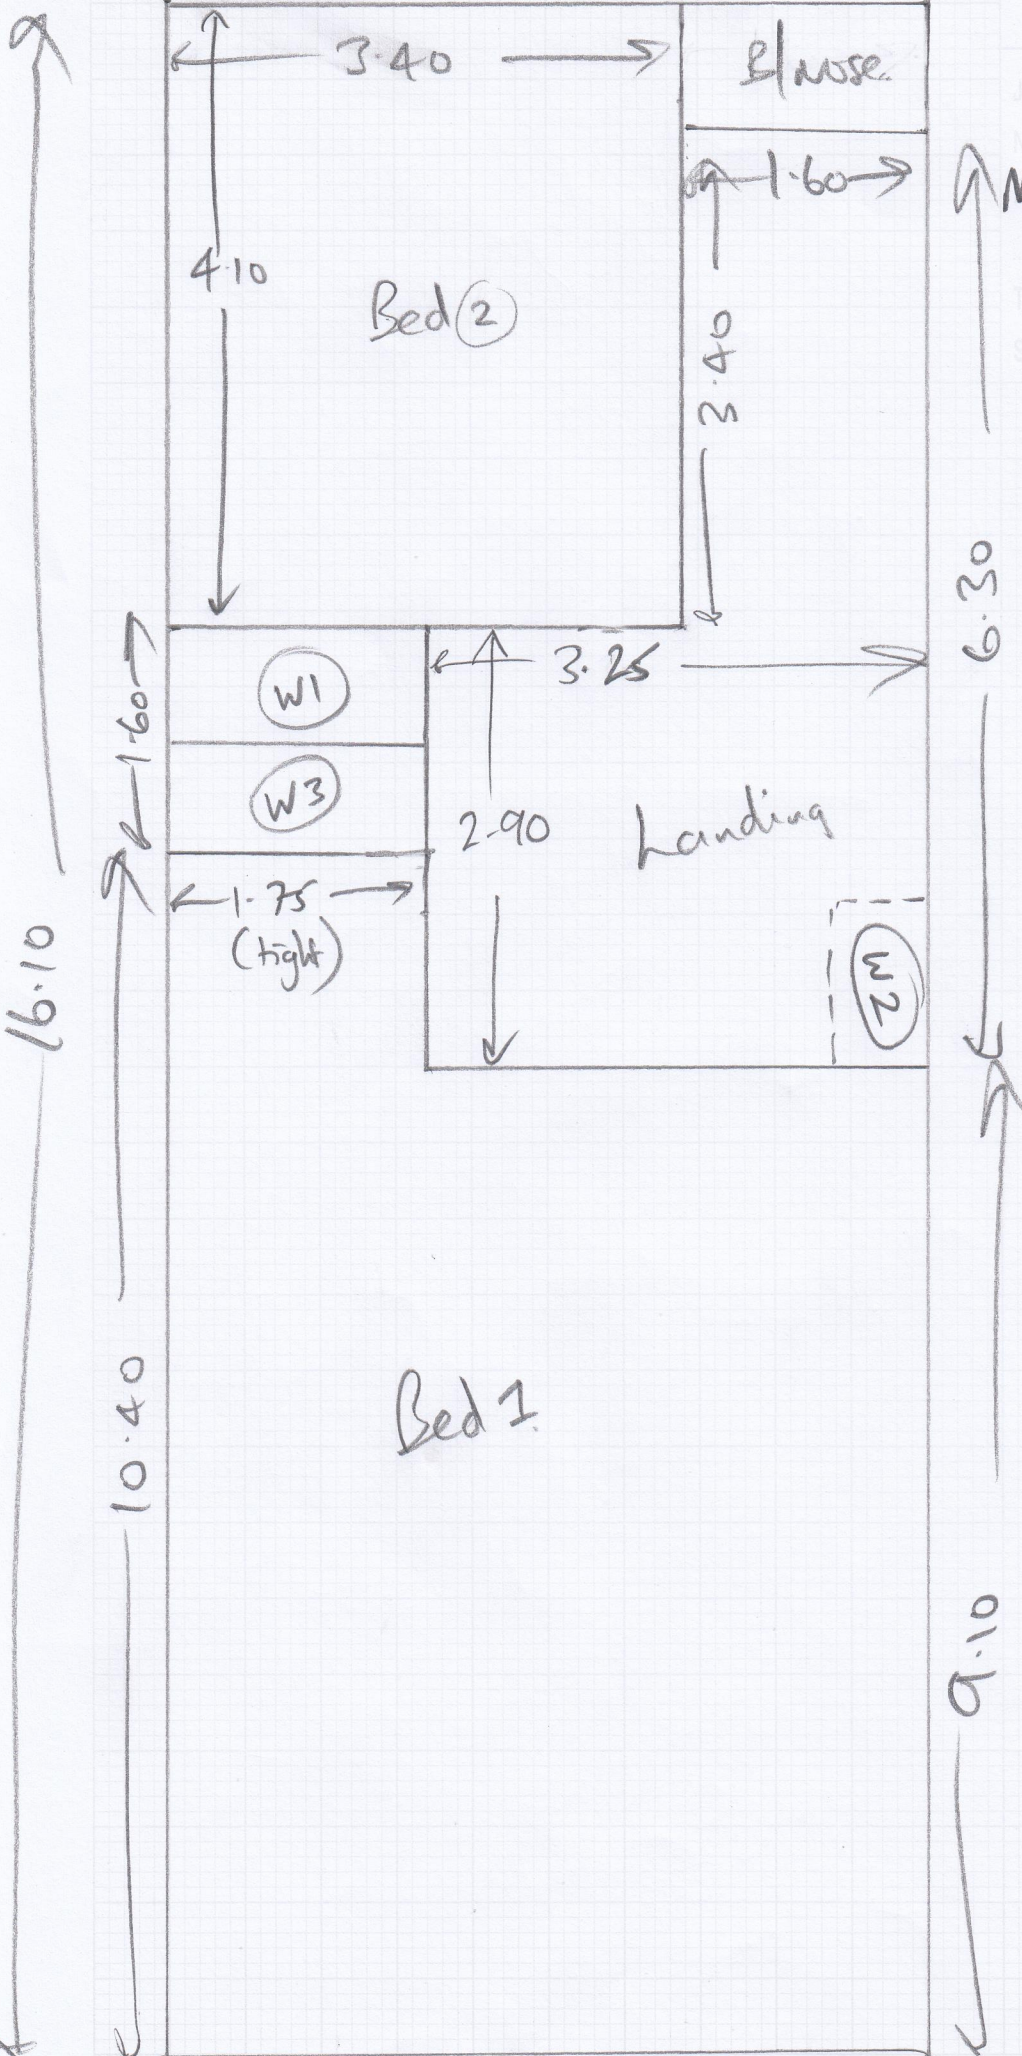

Job No:

Name:

S31422
Mrs. Smart
60 Micheldover
Witchurch.
Tel: RG28 7JH.
Sheet: of

Bed 3 5.15 x 5m
Study 3.70 x 5m
Bed 5 3.50 x 5m
Plan 16.10 x 5m

28.45 x 5m

25m roll
+ 3.70 cut

143.50m²

SEP
CUT
WRAPPED
LABELED
BY
MIRAS
2

mrcarpet

Job No: S31422
Name: Mrs S Smart.
Address: 60 Micheldene,
Whitchurch
RG28 7JH
Tel: _____
Sheet: _____ of _____