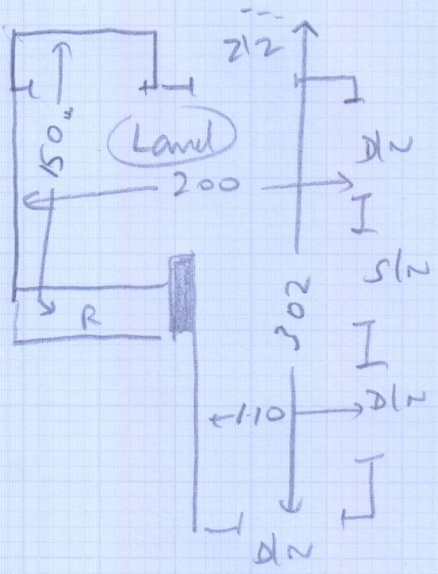

cl Plan

531463

MR G FLEMING
 23 Chartfield Square
 Chartfield Road
 Putney
 SW15 6DR

Sheet: _____ of: _____
 Bourne Twist Deluxe
 Bou D22

3.30 x 4m

Layout

1st Landing + 13 stairs
 between Ground + 1st floor

13 0.46 x 0.85

NOTE
 This job along
 with 531495
 (rest of house)

1 or 1