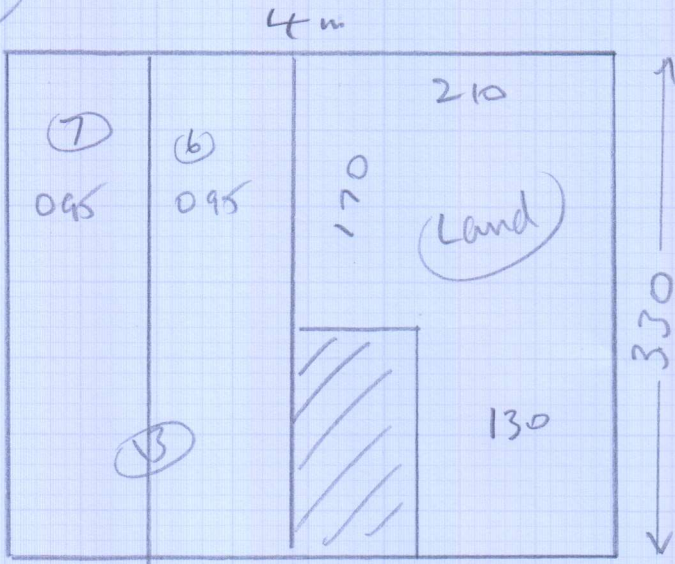

cl Plan

531463

MR G FLEMING
 23 Chartfield Square
 Chartfield Road
 Putney
 SW15 6DR

Sheet: _____ of: _____
 Bourne Twist Deluxe
 Bou D22

3.30 x 4m

Layout

1st Landing + 13 stairs
 between Ground + 1st floor

13 0.46 x 0.85

NOTE
 This job along
 with 531495
 (rest of house)

1 or 1