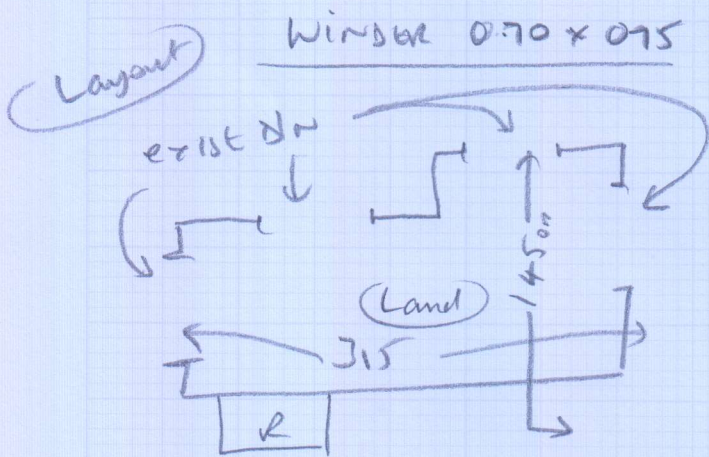

531484

---

Job: Mrs C. LESLIE  
 Name: 14 Medcroft Adm  
 Address: E Sheen  
 SW14 7RN

---

Job: Rutland 40  
 Sheet: of  
 Rutland 40 C15  
 1.55 x 4m

Alternatively, you can use part of the banding uplight to get the winder

COLLECT KEYS FROM  
 FEATHERSTON LIGHT IN  
 SHEEN (nr Sheen Lane)  
 (Contact - Eileen)

(OK)