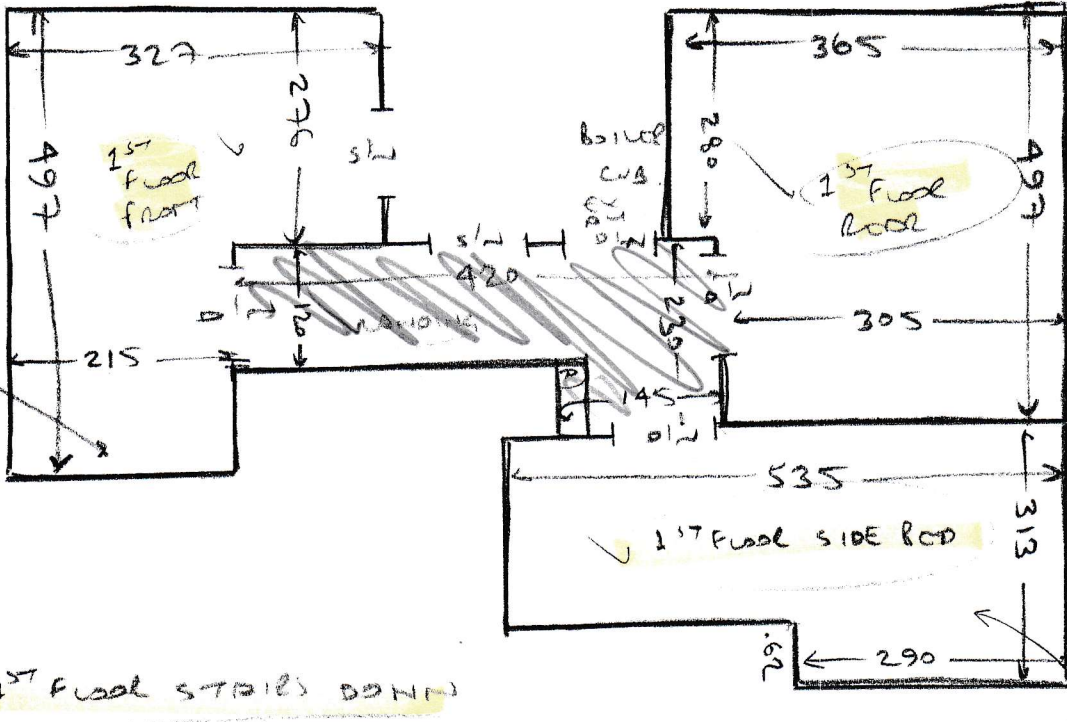

①

S31217
FOONS

PUTLAND - PUT40-C20

STAIRS + LANDS

Plan ① 4.40 x 5m

Plan ② 2.30 x 5m

②

SCORNE SLO-4225

3 x 1st + 1st BEDS

FRONT 5.05 x 4m

REAR 5.05 x 4m

SIDE 5.45 x 4m

ZURICH ZUR-623

2 x TOP FLOOR BEDS

FRONT 3.75 x 5m

REAR 4.20 x 5m

1st floor

1st Floor STAIRS DOWN

X 8c	46	85
X 47	70	100
X 48	85	121
X 49	73	85
X 1e	46	85
X 61N	47	104

- 1st floor
- wood floor
 - old CRT
 - ex slc
 - mlt 1 unit (front room only)