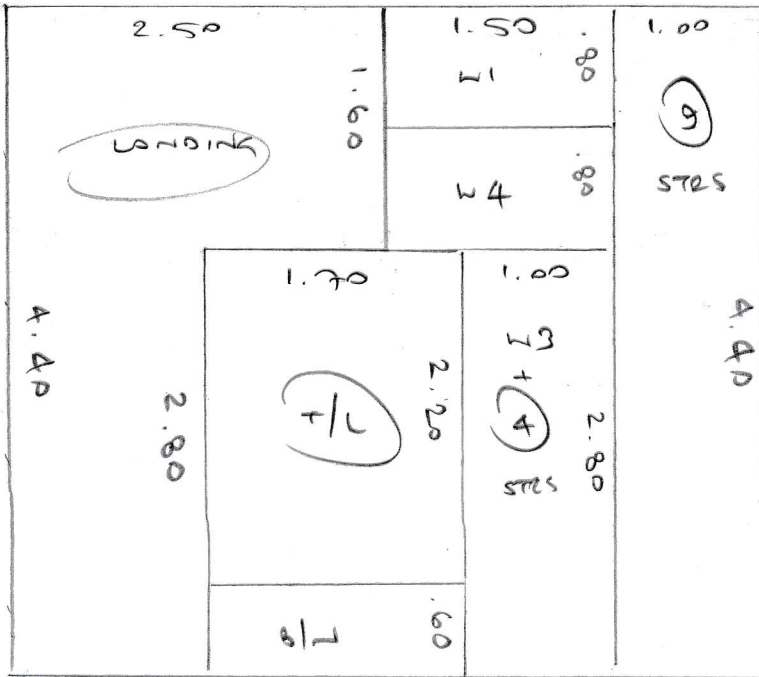

①

S31217
FOONS

PUTLAND - PUT40-C20

STAIRS + LANDS

Plan ① 4.40 x 5m

Plan ② 2.30 x 5m

②

SCORNE SLO-4225

3 x 1st + 1st BEDS

FRONT 5.05 x 4m

REAR 5.05 x 4m

SIDE 5.45 x 4m

ZURICH ZUR-623

2 x TOP FLOOR BEDS

FRONT 3.75 x 5m

REAR 4.20 x 5m

1st floor

1st Floor STAIRS DOWN

X 8c	46	85
X 47	70	100
X 48	85	121
X 49	73	85
X 1e	46	85
X 61N	47	104

- 1st floor
- wood floor
 - old CRT
 - ex slc
 - mlt 1 unit (front room only)