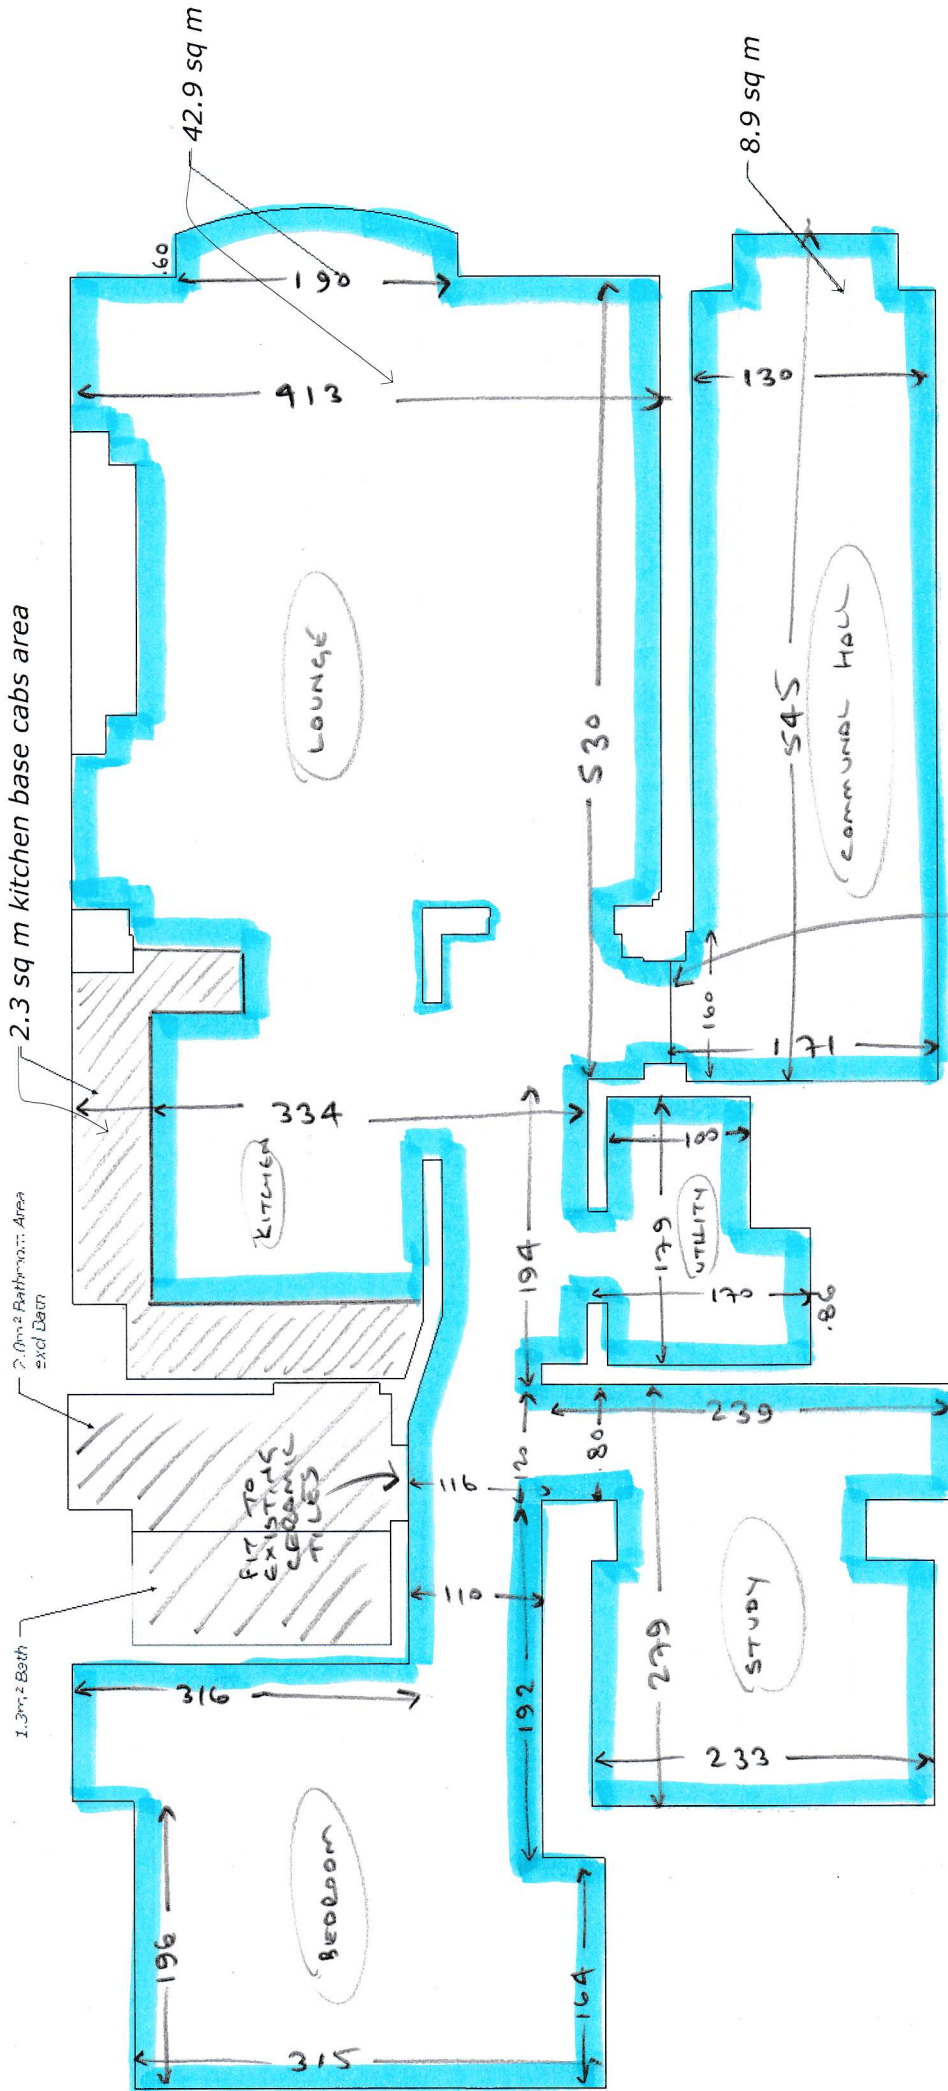

S31416
PRINCE

FIT TAG HERE
IF BUILDER
HASN'T LAID
A WOODEN
THRESHOLD.

POLE ON METRES
CLOSE BY.
SET UP THE
RINGO PARKING APP
FOR EASE.