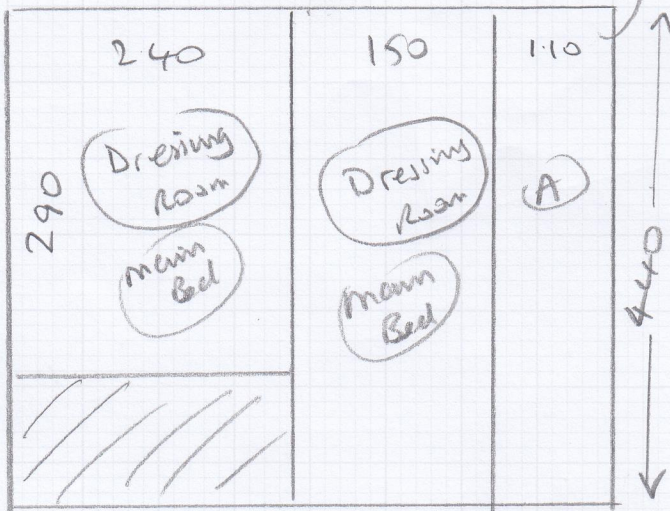

S31443

Mrs J. Williamson  
 97 Churchard Road  
 E. Sheen  
 SW14 7AT

Tel:  
 Sheet: 1 of 2

Loft Bed  $7.40 \times 5m$   
 C/Plan  $4.40 \times 5m$   
 main Bed  $6.15 \times 5m$

NOTE NOTE  
LOFT BED  
HAS UNDER  
FLOOR HEATING  
STICK STICK  
AND USE LOW  
TO G/CLA,  
 THERE  
 'ONLY' PURPOSE

MAIN BED  
 +  
 DRESSING  
 ALSO USE LOFT  
 CL/A ✓

1 of 2

\* ALSO  
UNDER FLOOR  
HEATING ALSO  
IN  
HIGHLIGHTED  
DATA  
SEE P2