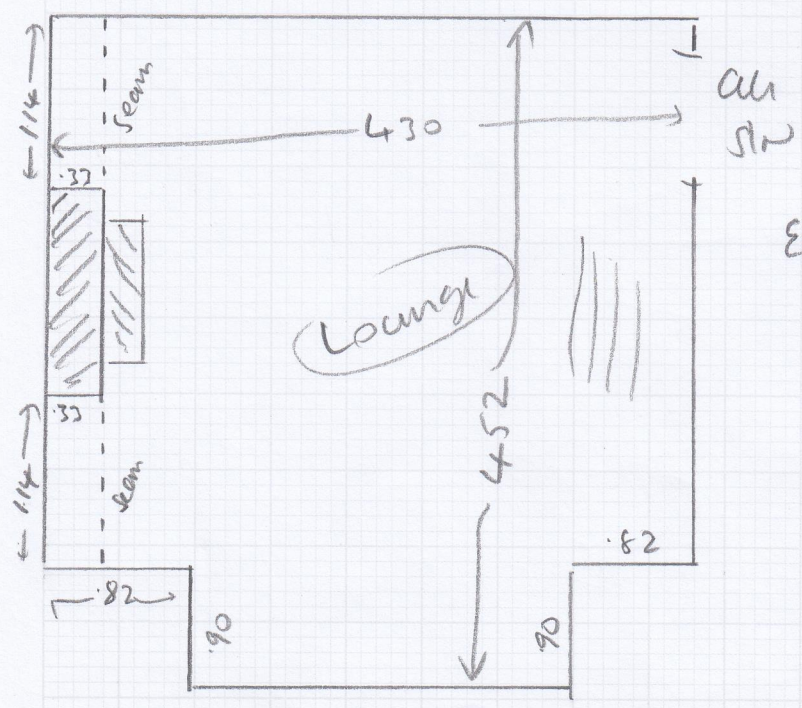

Clam

SJ1467

Job: MR T. WHITE

Name: 20 Leybourne Park

Address: Kew

TW9 3HA

Mississippi, 104

500 x 4m

Layout

Existing sledge

1021