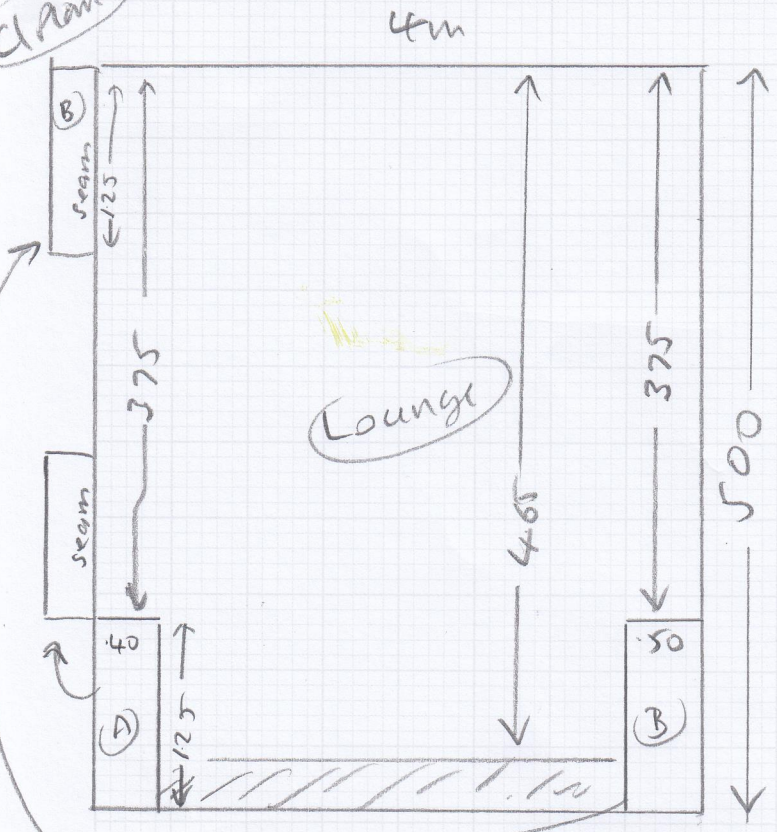

Clam

SJ1467

Job: MR T. WHITE

Name: 20 Leybourne Park

Address: Kew

TW9 3HA

Mississippi, 104

500 x 4m

Layout

Existing sledge

1021