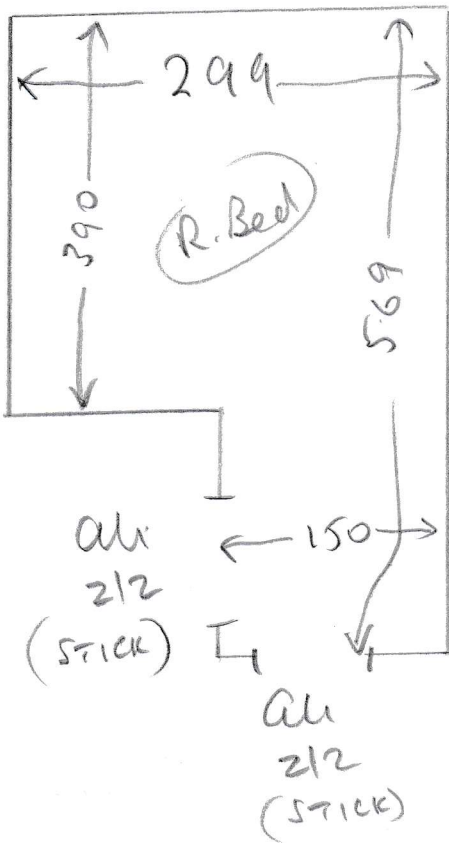

F. Bed 3.10 x 3.50

Needs Ali 212 (stick)

S31294

MR. C. MOODY
Flat 1 Capatus House
73 Mortlake High Street
Mortlake
SW14 9HL

Element Design

ELDES-24

R. Bed

FRONT BED - 3.20 x 4m

REAR BED - 5.80 x 4m

(THIS CAN BE CUT DOWN TO 3.10 WIDE)

- ASK CUSTOMER IF THEY WANT WASTE.
- CUSTOMER TO CLEAR ROOMS OF FURNITURE + TAKE UP OLD CARPET PRIOR TO FITTERS ARRIVAL

10/21