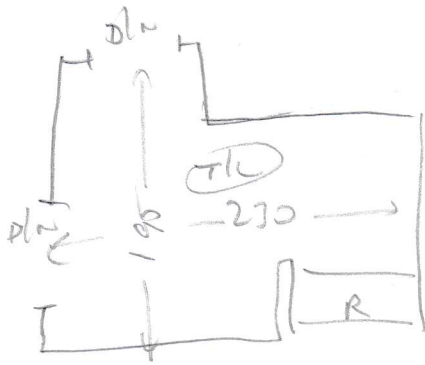

S31481

Mrs G. HOLMES
 39 Madrid Road
 Barnes
 SW13 9PF

6.40 x 4m
 2.05 x 4m

(TOP 2)

Layout

531481
Mrs G Holmes

3) 0464075

1/4 land 109 on 7075

8) 0454070

Blw 0464100

wood
 up
 estate

5) 0484082

1/2 land 120 on 169

6) 0454082

w1 0684102

w2 0754120

w3 0754080

— damaged river (canal)