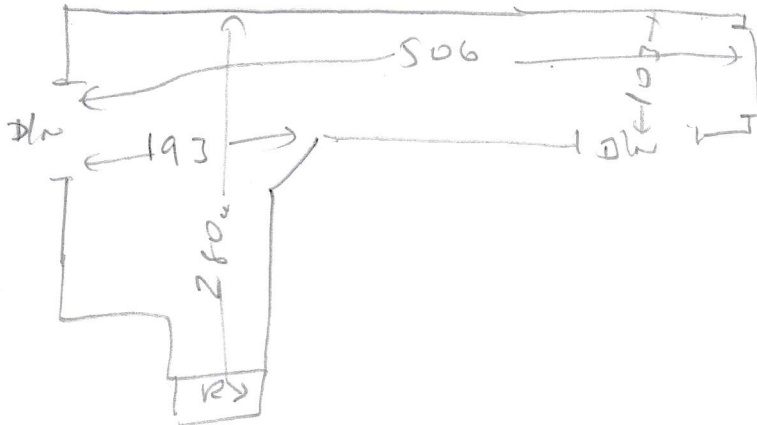

S31481

Mrs G. HOLMES
 39 Madrid Road
 Barnes
 SW13 9PF

6.40 x 4m
 2.05 x 4m

(TOP 2)

Layout

531481
Mrs G Holmes

3) 0464075

1/4 land 109 on 7075

8) 0454070

Blw 0464100

wood
 up
 estate

5) 0484082

1/2 land 120 on 169

6) 0454082

w1 0684102

w2 0754120

w3 0754080

— damaged river (canal)