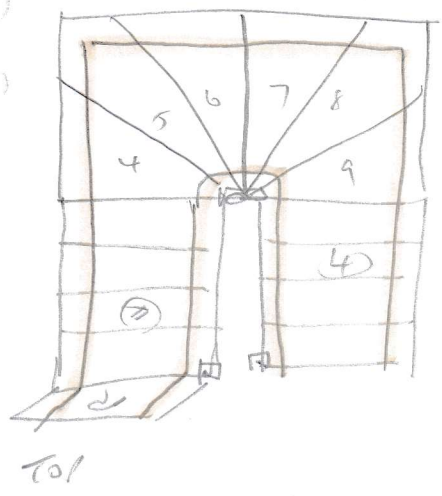

SJ1494

Mrs S. O'Neill
 38 Church Ave
 E Steen
 SW14 8NN

4.35 x 4m

Riser + (5) (Top) 77cm runner

W3 + (4) (Top) 60cm runner

W9 + (4) (Bottom) 62cm runner

Riser + (4) (Bottom) 62cm runner

W6 78cm runner

W1, W2, W4, W5, W7 + W8 cut onsite

See layout plan (page 2)

FOR LUNNEL SHAPE

1 of 2

Layout

S31494
O'Neill

Top 5 stars

	Riser	Flr	Run	
X	Riser	022 x 0.97	97-94	(77)
	(5)	045 x 0.102	97-94	(77)
Y	W1	075 x 1.15	} cut on site	
	W2	086 x 1.27		
	W3	073 x 0.85	80-94	(60)
	(4)	045 x 0.85	80-94	(60)

X	Riser	028 x 0.17	82-94	(62)
	(4)	048 x 0.87	82-94	(62)
Y	W4	065 x 1.00	} cut on site	
	W5	075 x 1.35		
	W6	088 x 1.02	98-94	(78)
	W7	076 x 1.18	} cut on site	
W8	089 x 1.32			
X	W9	070 x 0.17	82-94	(62)
	(4)	045 x 0.87	82-94	(62)

Josh
ELPLA - 22

Tap H138307

(2.02)