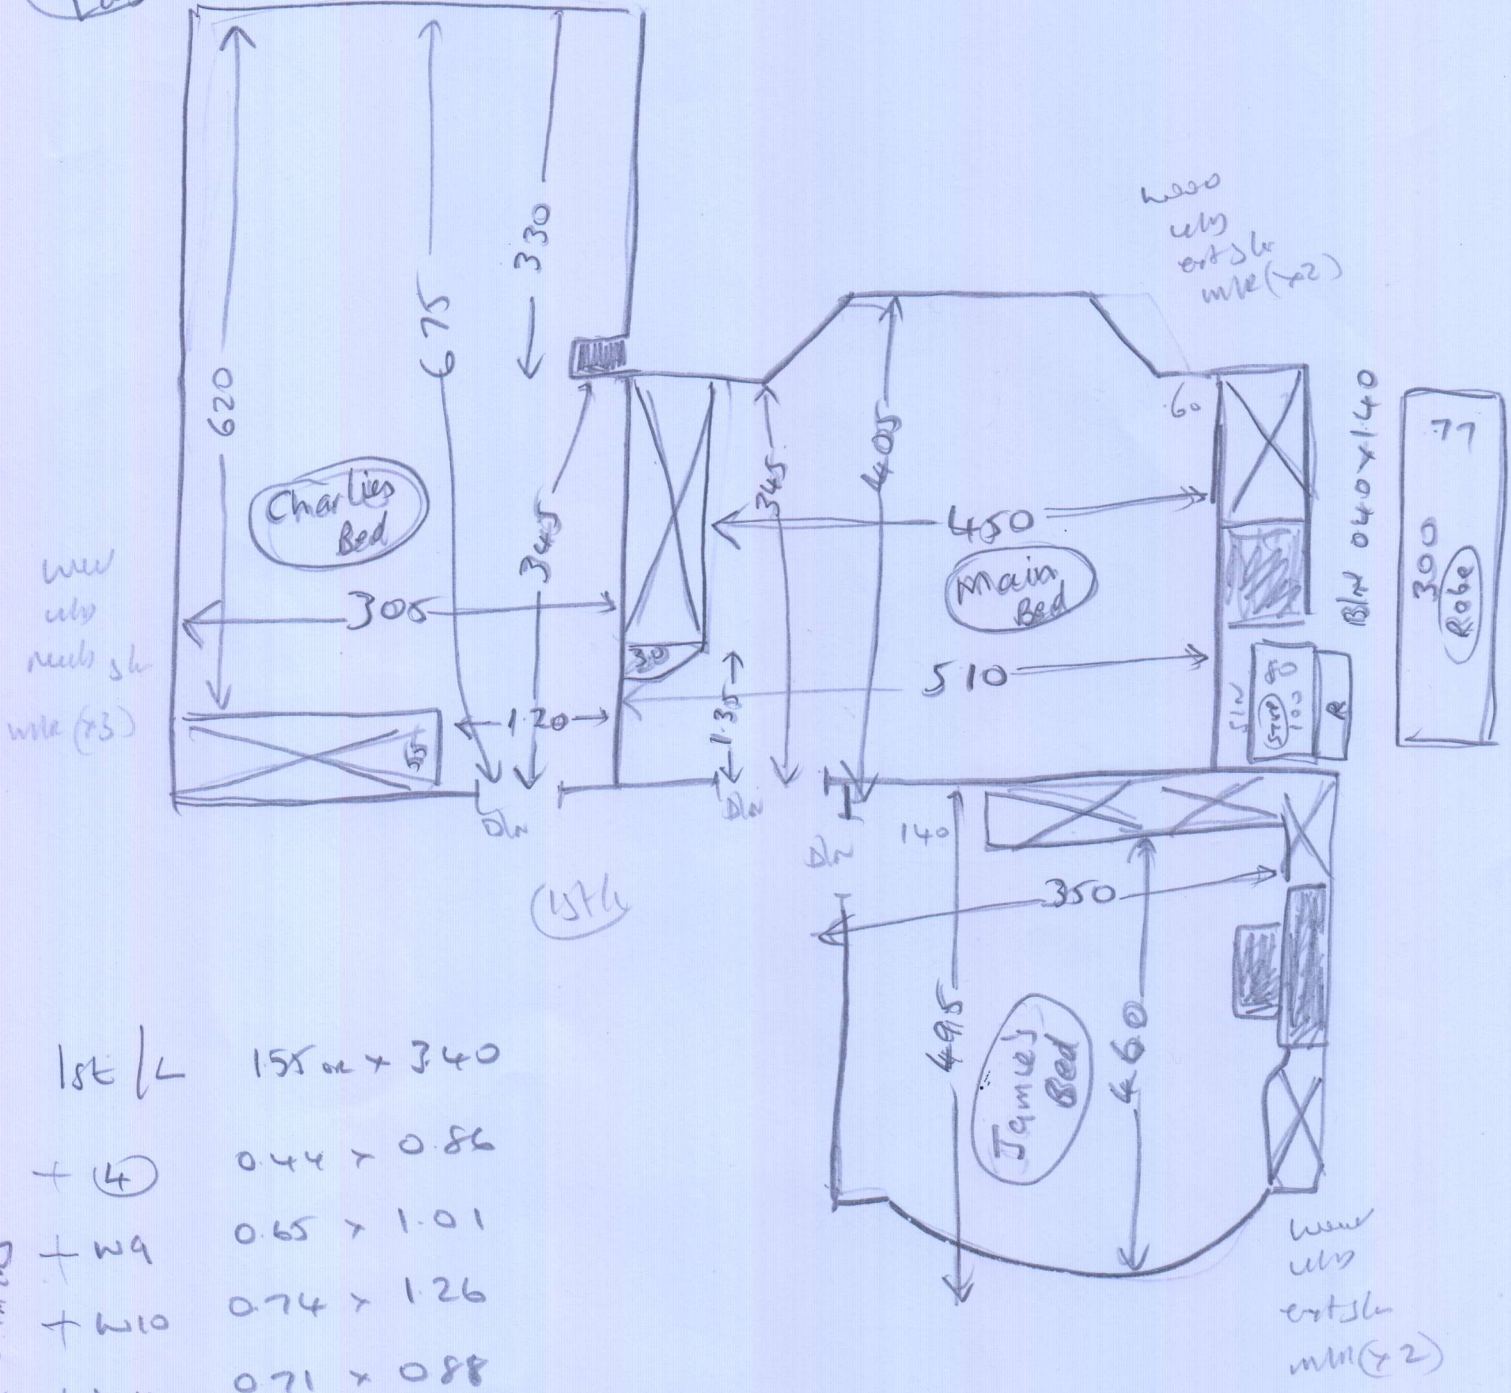

S31519
 CORBISHLEY
 8 HOOD AVE
 E. SHEEN
 SW14 7LH

Bill Twist, Thatch

- clown 5.10 x 457
 - clown 7.25 x 457
 - clown 5.45 x 4.57
 - James Bed 5.05 x 3.66
 - Lounge + 1st (Lend) 6.90 x 4.57
- 457

(1 of 3)

1st/Plas
Layout

BOTTOM STAIRS

- 1st/L 15X on x 340
- + (4) 0.44 x 0.86
- + W9 0.65 x 1.01
- + W10 0.74 x 1.26
- + W11 0.71 x 0.88
- W12 0.65 x 1.04
- + W13 0.74 x 1.27
- + W14 0.75 x 0.88
- + (4) 0.44 x 0.85
- + Blk 0.88 x 1.70

S31519

CORBIS & LEM

Ground Floor Layout

2.20m 2/20g

- 5.10
- 5.10
- 5.30
- 4.00
- 7.30
- 5.00

34.72 + 4.57 = 39.29

35.20 + 0.74 = 35.94

(3.023)