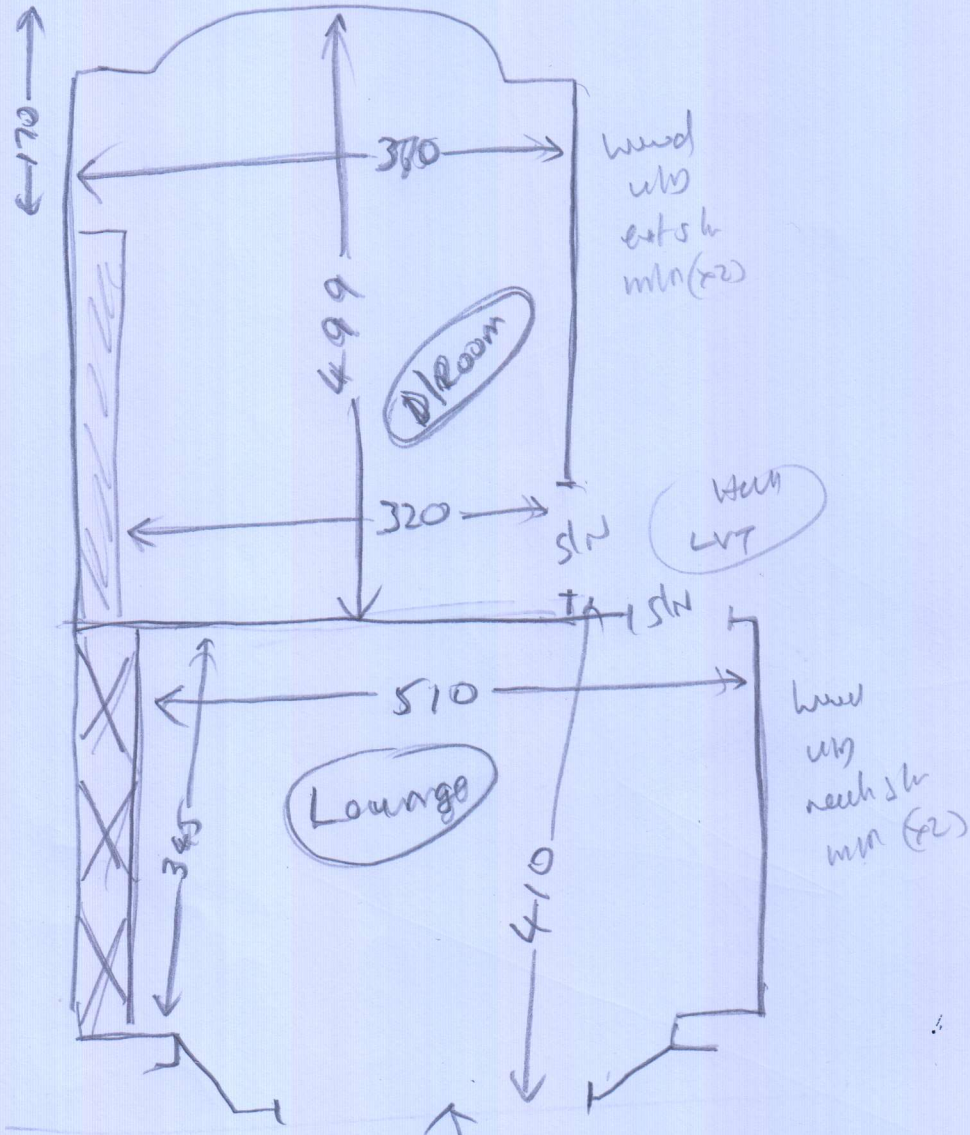

S31519
 CORBISHLEY
 8 HOOD AVE
 E. SHEEN
 SW14 7LH

Bill Twist, Thatch

- clown 5.10 x 457
 - clown 7.25 x 457
 - clown 5.45 x 4.57
 - James Bed 5.05 x 3.66
 - Lounge + 1st (Lend) 6.90 x 4.57
- 457

(1 of 3)

1st/Plas
Layout

BOTTOM STAIRS

- 1st/L 15X on x 340
- + (4) 0.44 x 0.86
- + W9 0.65 x 1.01
- + W10 0.74 x 1.26
- + W11 0.71 x 0.88
- W12 0.65 x 1.04
- + W13 0.74 x 1.27
- + W14 0.75 x 0.88
- + (4) 0.44 x 0.85
- + Blk 0.88 x 1.70

S31519

CORBIS & LEM

Ground Floor Layout

2.20m 2/20g

- 5.10
- 5.10
- 5.30
- 4.00
- 7.30
- 5.00

34.72 + 4.57 = 39.29

35.20 + 0.74 = 35.94

(3.023)