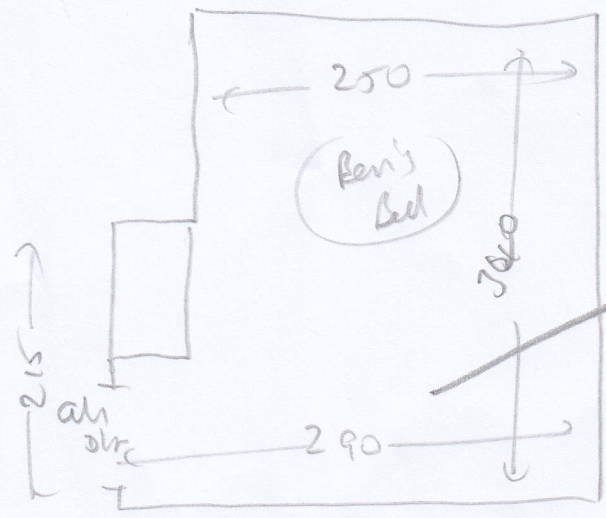

CS 31529

SMITH.

$$\begin{array}{r} 58 \\ 45 \\ \hline 103 = 4.12 \end{array}$$

LAYOUT ONLY  
NET  
LEAFED

3.30  
X 57  
ISSUED

wood  
also  
exterior  
no mtr

330 x 5

+ change another  
3 dwn to air

3.00 x 47  
ISSUED

3.00 x 47