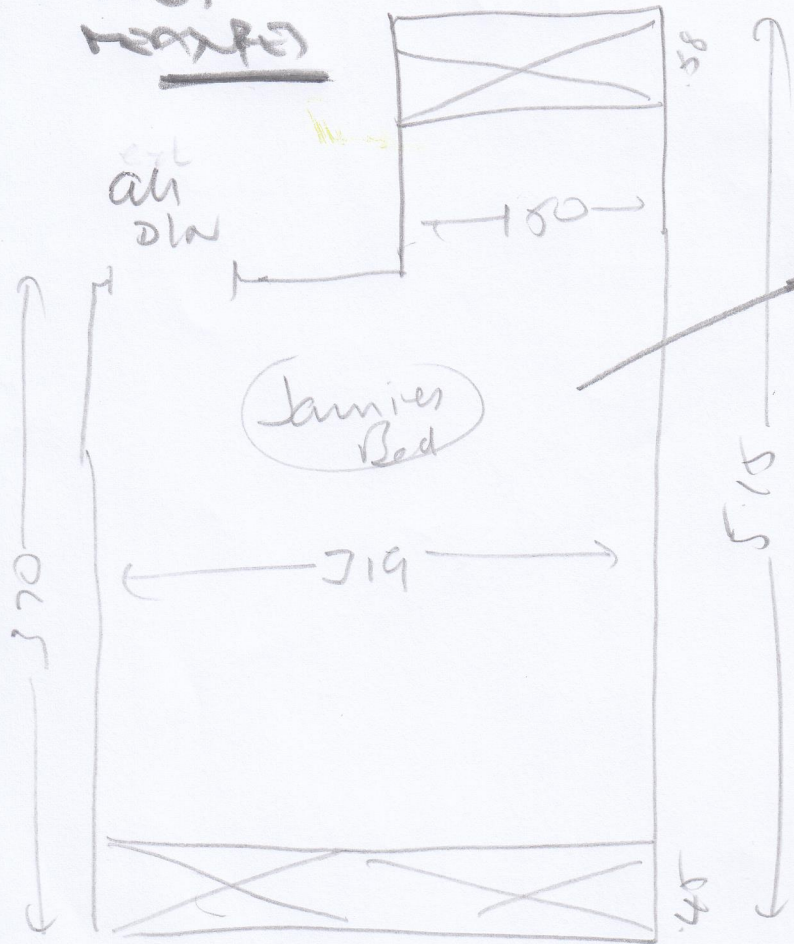

CS 31529

SMITH.

$$\begin{array}{r} 58 \\ 45 \\ \hline 103 = 4.12 \end{array}$$

LAYOUT ONLY  
NET  
LEAFED

3.30  
X 57  
ISSUED

wood  
also  
exterior  
no mtr

330 x 5

+ change another  
3 dwn to air

3.00 x 47  
ISSUED

3.00 x 47