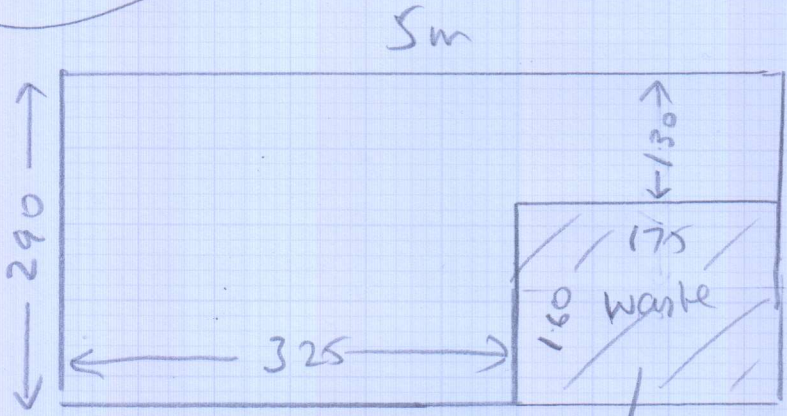

S31535

James S. McCabe
96 Upper Rich Rd West
Address: E. Sham
SW14 8BZ

Sheet of
Magnificent Bronze
2.90 x 5m

cl Plan

Leave this piece
1.60 x 1.75 with
customer

1001