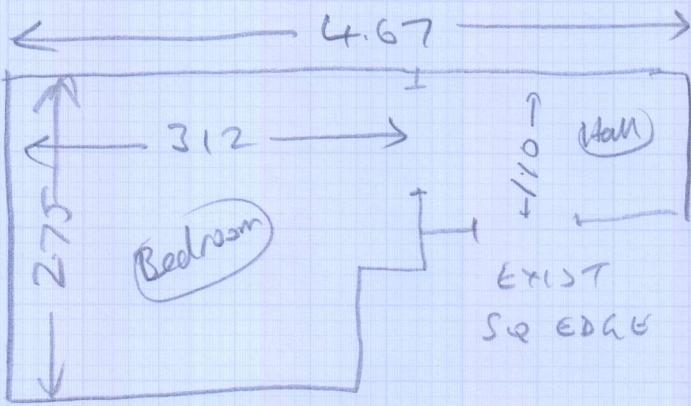

S31535

James S. McCabe
96 Upper Rich Rd West
Address: E. Sham
SW14 8BZ

Sheet of
Magnificent Bronze
2.90 x 5m

cl Plan

Leave this piece
1.60 x 1.75 with
customer

1001