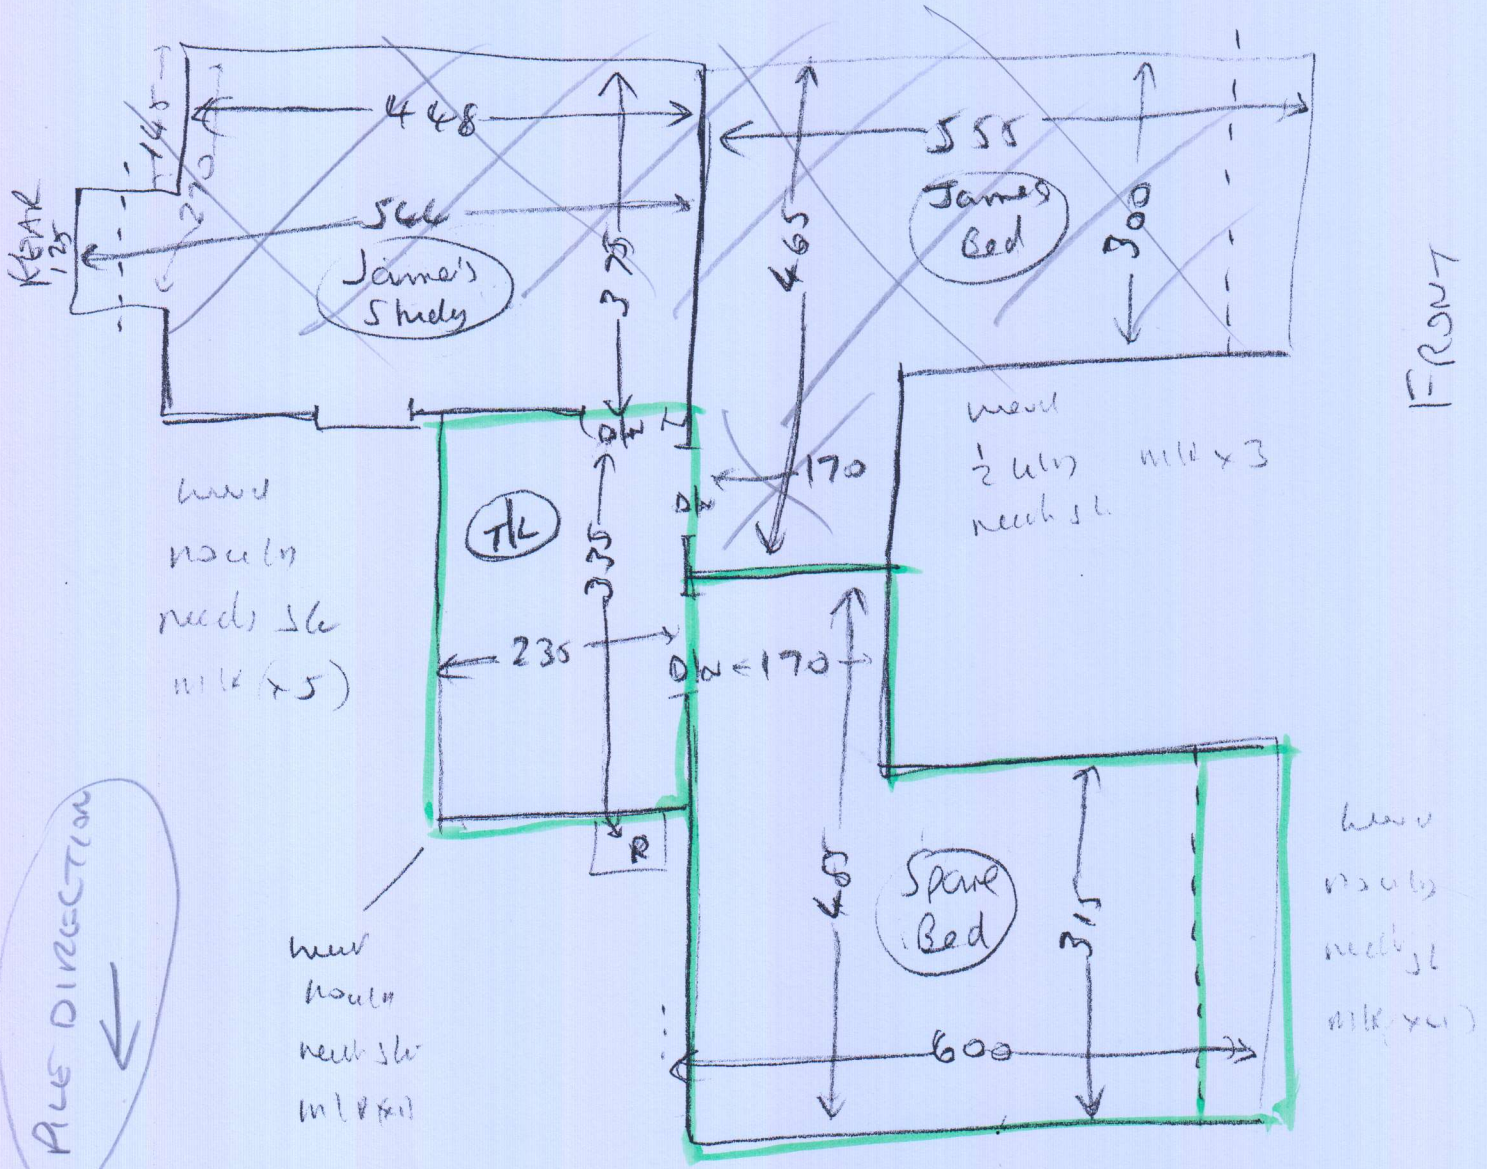

S31538

MR IAN WHITE
70 Castellan
Barnes
SW13 9EX

Freedom Trust,
257 Oatmeal

- 4.80 x 5m
- 3.85 x 5m
- 4.95 x 5m
- 3.45 x 5m

Part 2
Spare bed +
Landing

Part 2 of Job

1 of 2

Layout

Part 2 of job = TL and Spare Bed

Part 2 of job

2 or 2