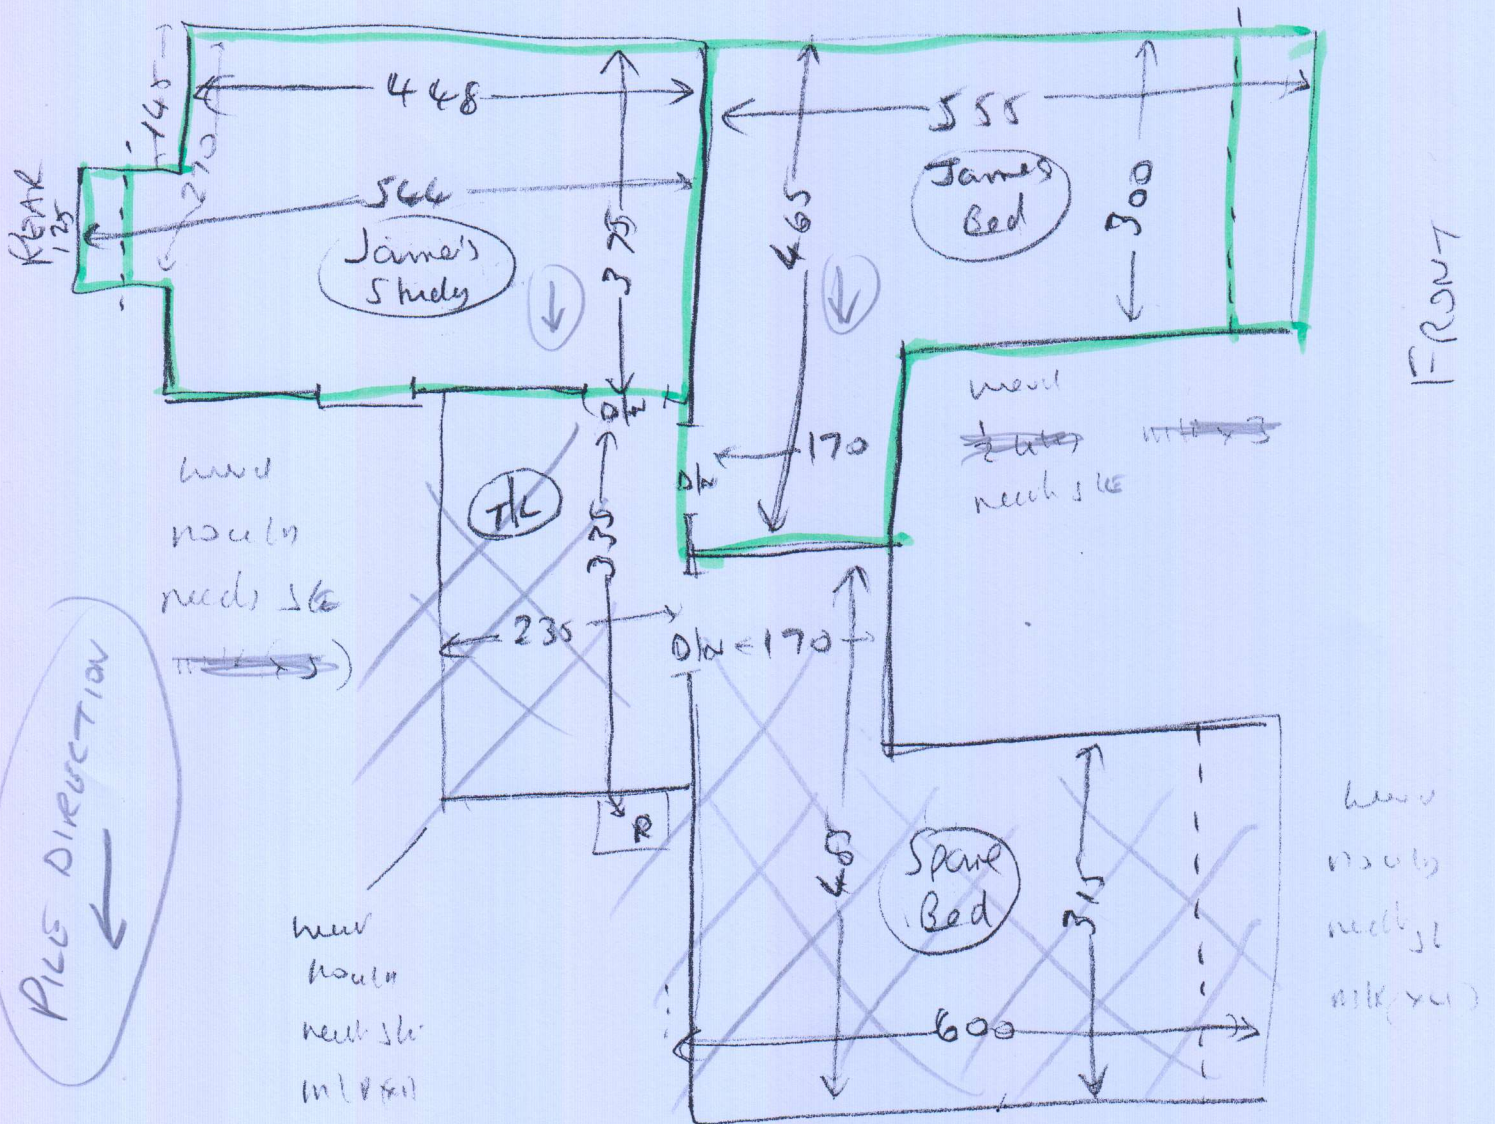

S31538

MR IAN WHITE  
70 Castellan  
Barnes  
SW13 9EX

Freedom Trust,  
251 oatmeal

$$480 \times 5m$$

$$385 \times 5m$$

$$495 \times 5m$$

$$345 \times 5m$$

PILE DIRECTION  
TO RUN SAME  
WAY  
THOUT

Part 1 of job

1002

Layout

Part 1 = James's Study + Bedroom

Part 1 of Job

2022