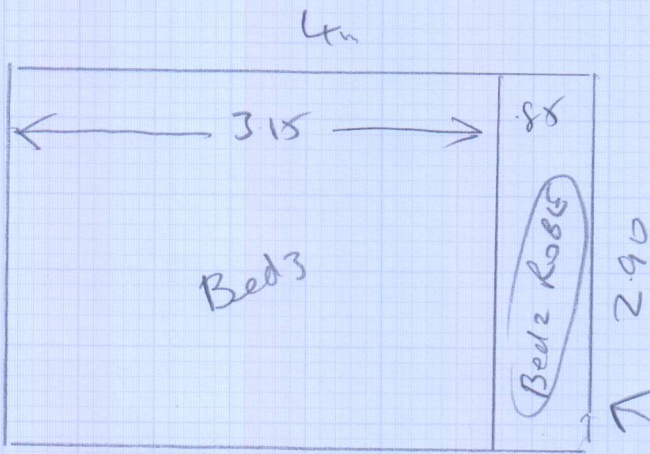

S31543

Mr H. BOLTON
6 DERBY Road
Surbiton
KT5 9AY

Montreux Elite, Mon L423

Bed 1 5.00 x 4m

Bed 2 2.55 x 4m

Bed 3 } 2.90 x 4m
+ Robe }

10mm PU Foam for Bedrooms

2 of 3