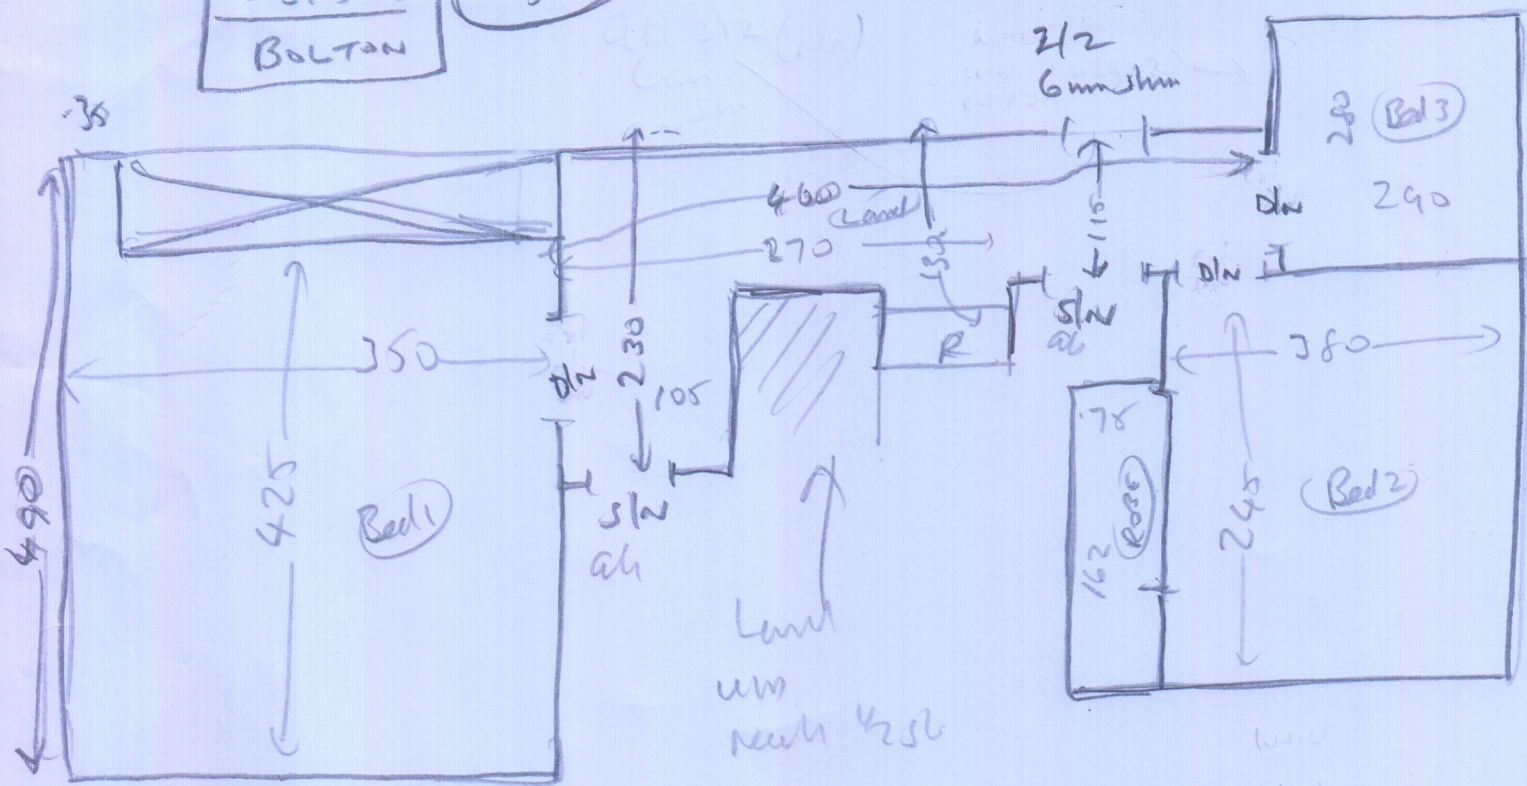

Bed 1 5.00 x 4m

Bed 2 2.55 x 4m

Bed 3 } 2.90 x 4m
 + Robe }

10mm PU Foam for Bedrooms

2 of 3

S31543
 BOLTON
 Layout

wood
 ulw
 eyask (2d)
 mlv (5)

@ 90° to
 sta

wood
 ulw
 eyask
 mlv (3)

Ripe 0.20 x 0.78 each

⑧ 0.44 x 0.78 each

1/4 Island 1.05m x 0.85

③ 0.44 x 0.79 each

1/4 Island 1.05m x 1.15

③R3