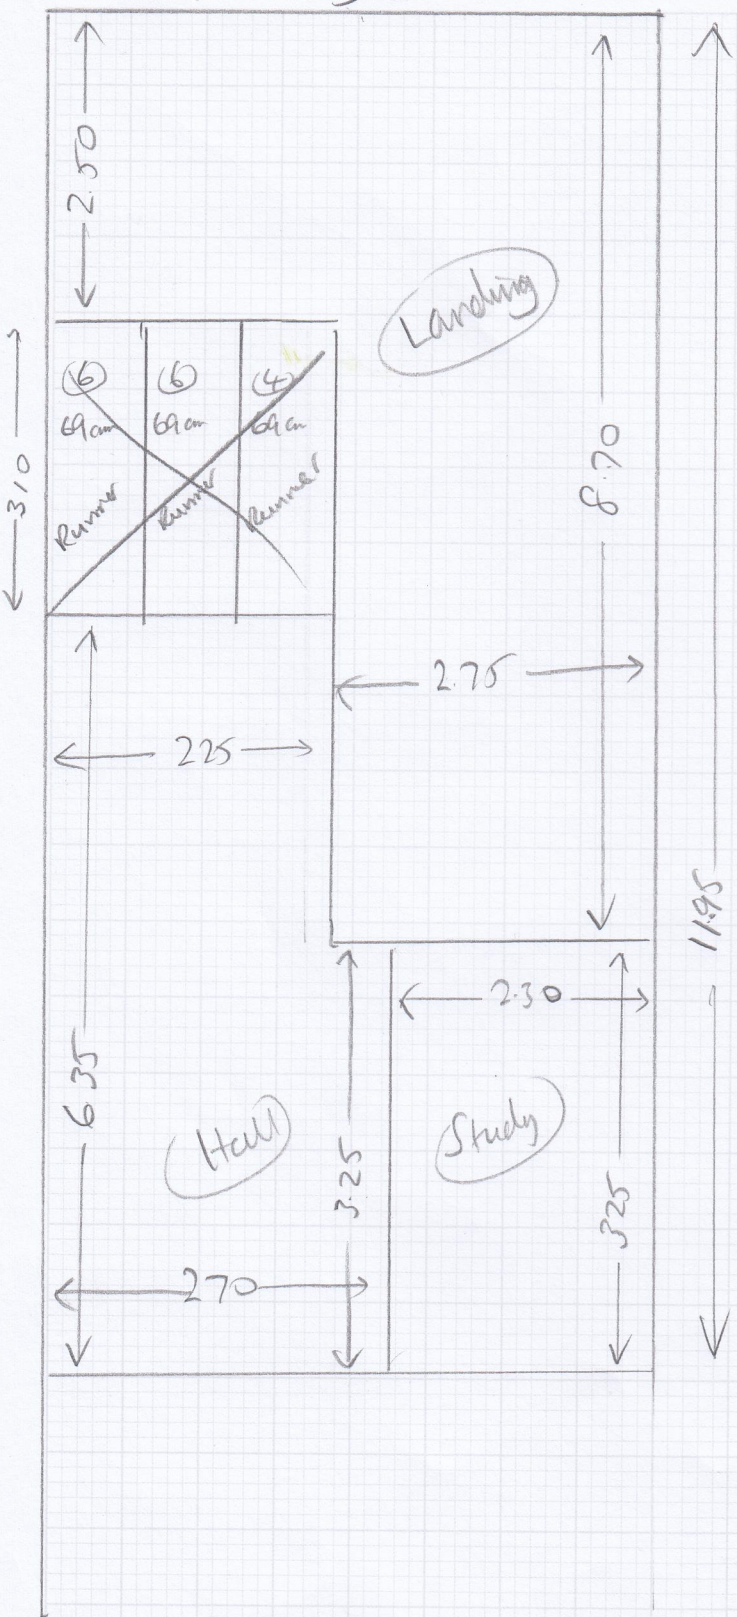

(1 of 3)

S31554
 Mrs J. Fawcett
 58 Palewell Park
 East Sheen
 SW14 8JH

Ohio Card 1627/32
 11.95 x 5m

(1) OF (2)

- Area
- TO
- PUT
- REPLACE
- TO DO
- 12/12

KASIA GUNSTON

DATE
 BY

2

From
 8.30
 11/11

5m

531554

Mr J. Fawcett
 58 Palewell Park
 East Sheen
 SW14 8JH

2 of 2
 Omd Card 1621132

11.95 x 5m

Avg Ft Cpn
 19/2

NOTE RUNNERS
 BACK
 FROM
 KASIA
 WIFE (M)

1 of 3

Layout

S 1554
Fawcett

2083