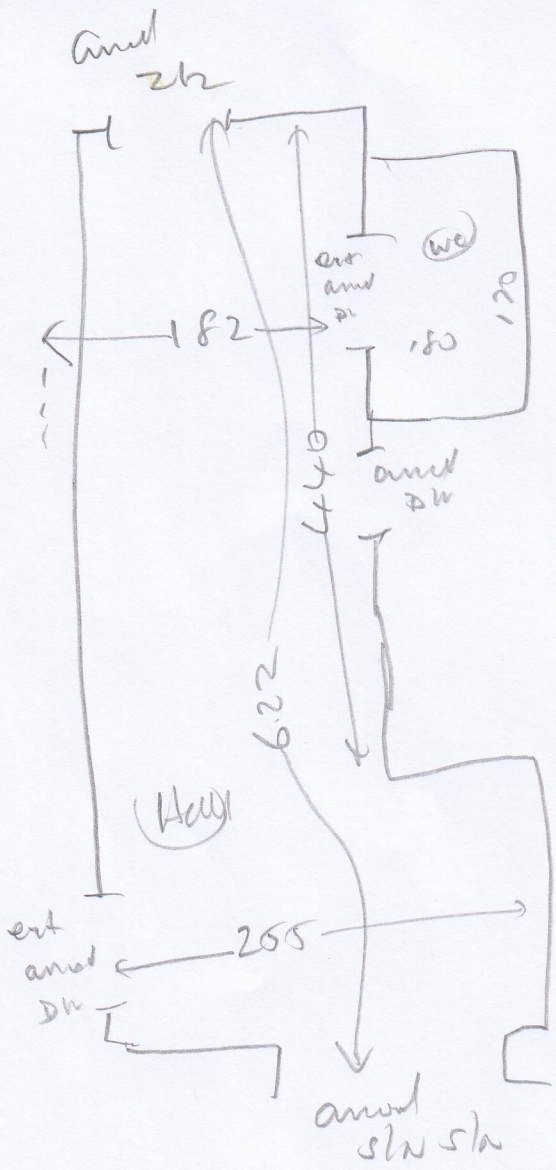

(1 of 3)

S31554
 Mrs J. Fawcett
 58 Palewell Park
 East Sheen
 SW14 8JH

Ohio Card 1627/32
 11.95 x 5m

(1) OF (2)

- Area
- TO
- PUT
- REPLACE
- TO DO
- 12/12

KASIA GUNSTON

DATE
 BY

2

From
 8.30
 11/11

5m

531554

Mr J. Fawcett
 58 Palewell Park
 East Sheen
 SW14 8JH

2 of 2
 Omd Card 1621132

11.95 x 5m

Avg Ft Cpn
 19/2

NOTE RUNNERS
 BACK
 FROM
 KASIA
 WIFE (M)

1 of 3

Layout

S 1554
Fawcett

2083