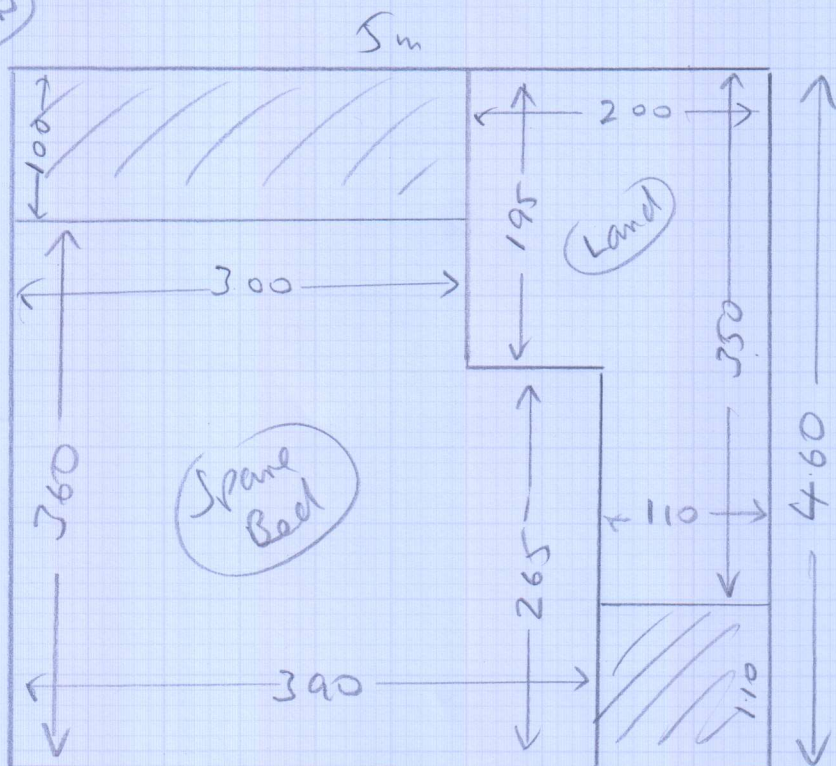

Plan

S31573

Mrs E. Jaczynska
 24 Queens Road
 E Sheem
 SW14 8PJ

Tel:
 Sheel Alboran ALB-024
 460 x 5m

Layout

1 or 1