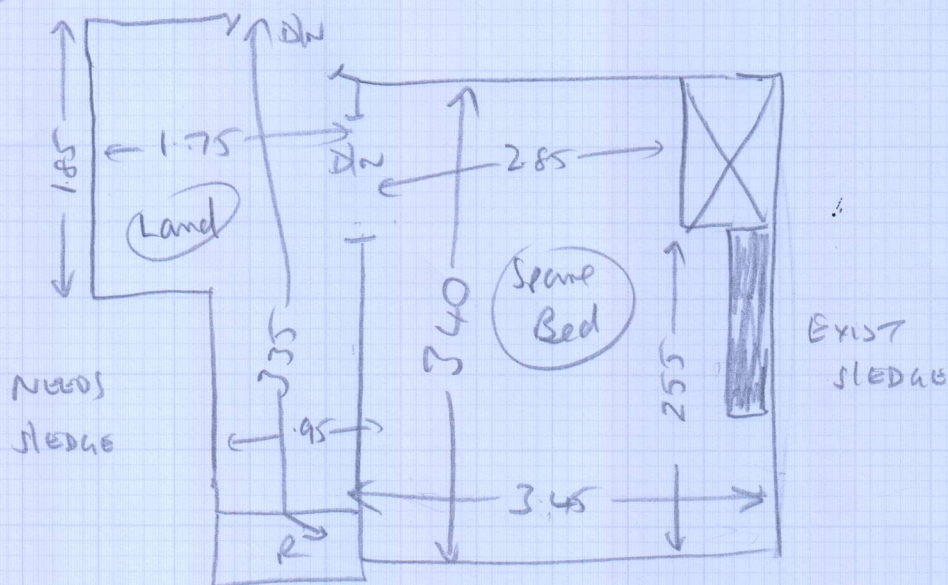

Plan

S31573

Mrs E. Jaczynska
 24 Queens Road
 E Sheem
 SW14 8PJ

Tel:
 Sheel Alboran ALB-024
 460 x 5m

Layout

1 or 1