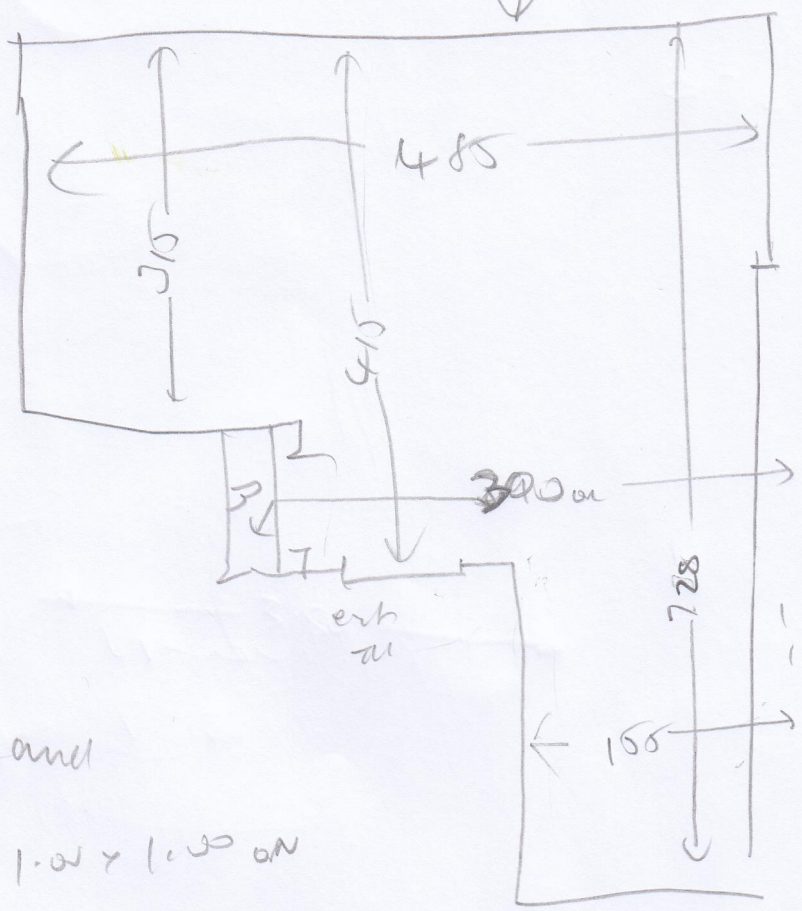

LAYOUT
P. 2

5m

Job No: 31576
Name: BROWN
Address:

Tel:
Sheet: 1 of 2

7.30

NOTE
116cm
DO
LENGTH

LAYOUT
NET SITE

CS 31576

Change also along my wall

BROGAN

new
also
ext side
more (03)
large bar

Land

1.00 x 1.00 ON

Part land

Alabama

7.30 x 5m
ISSUE
V.V. 7.6m
ON LENGTH