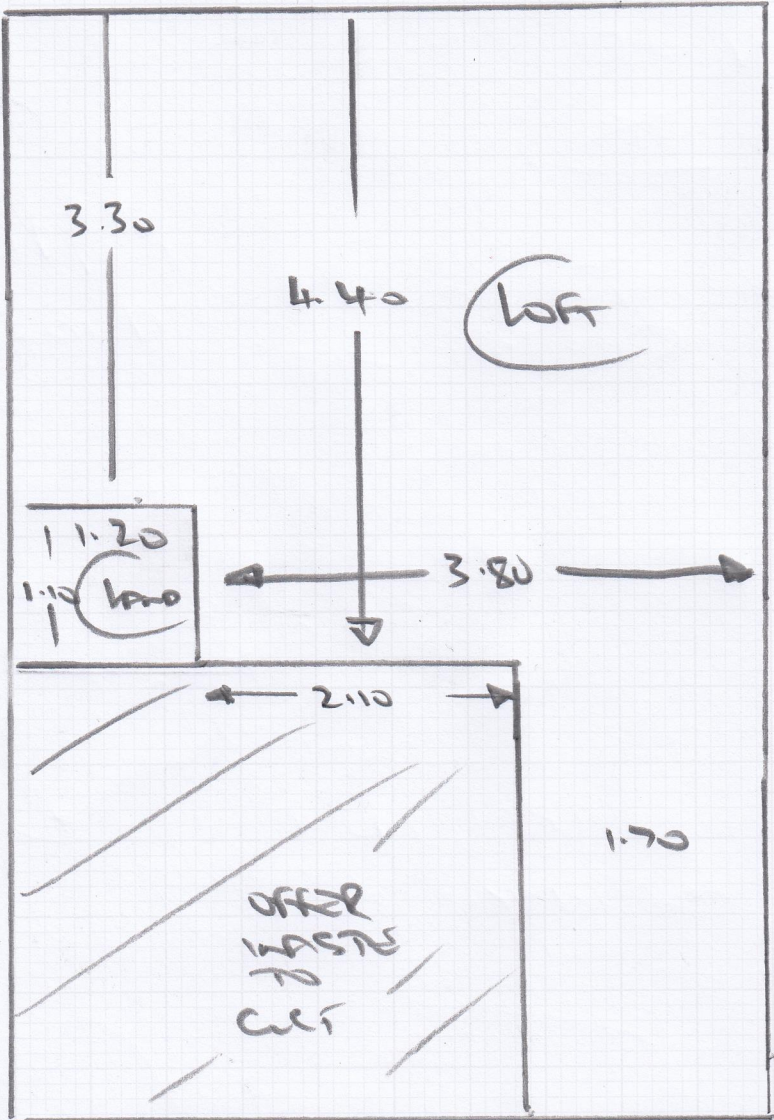

LAYOUT
P. 2

5m

Job No: 31576
Name: BROWN
Address:

Tel:
Sheet: 1 of 2

7.30

NOTE
116cm
DO
LENGTH

LAYOUT
NET SITE

CS 31576

Change also along my wall

BROGAN

new
also
ext side
more (03)
large bar

Land

1.00 x 1.00 ON

Part land

Alabama

7.30 x 5m
ISSUE
V.V. 7.6m
ON LENGTH