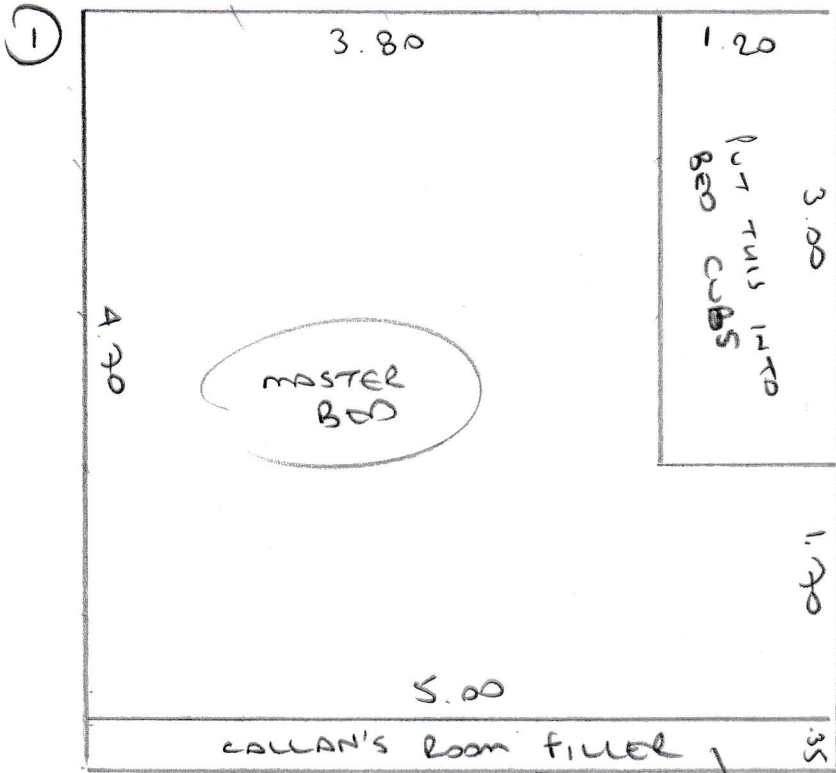

S31579
STARBUCK

Ayla's BED $3.70 \times 5m$
 JESSA'S BED $3.85 \times 5m$
 Plan 2 $2.95 \times 5m$

CROSS JOIN AS DISCUSSED
 WITH CUSTOMER TO BE
 ON HALL OPPOSITE THE DOOR

Plan 1 $5.05 \times 5m$