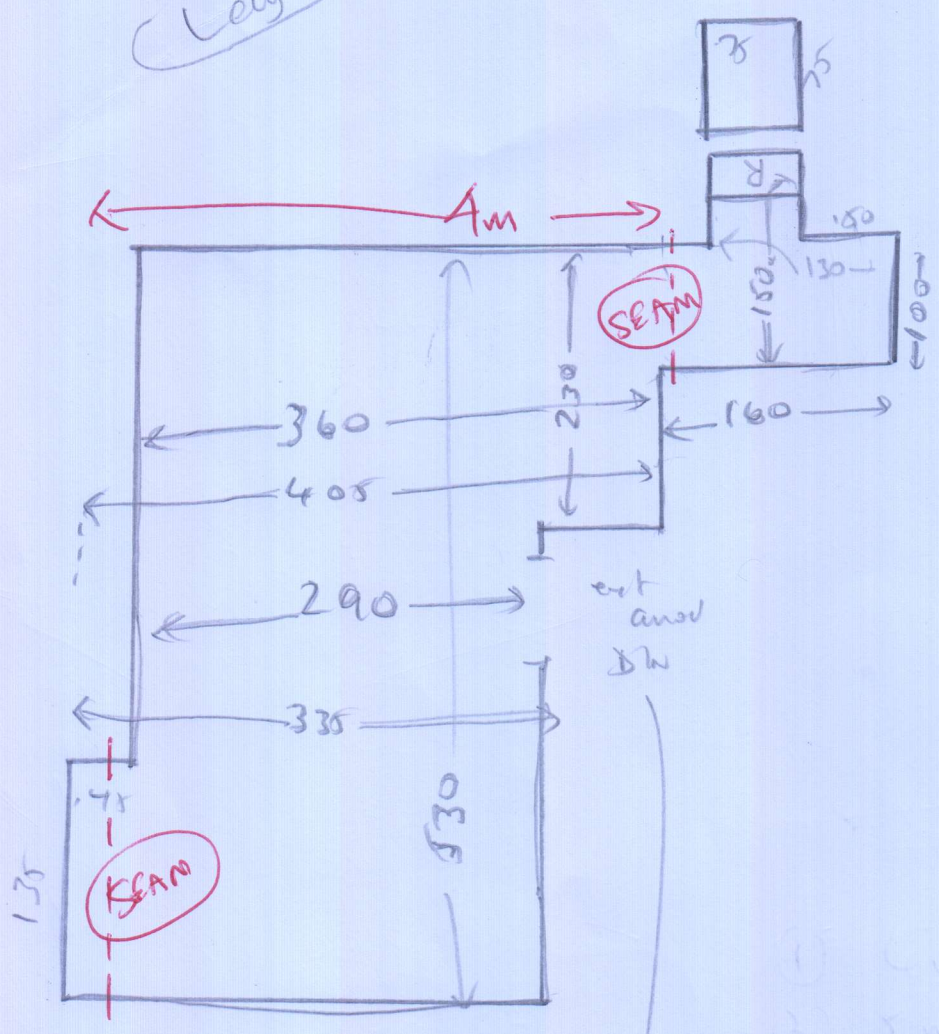

531592 marpet

Job: Mrs A Thompson  
 Name: 17 Cravenesdyke Ave  
 Address: E Sheen  
 SW14 7BH

Sheet: 1 of 2

5.40 x 4m  
 1.60 x 2m

(1 of 2)

Layout

S31592  
 Tahomah

wed  
 uls  
 exts to  
 WLT (??)  
 Partway

Change dh to ali  
 also ali 2/2 at Top Bt door

(2022)