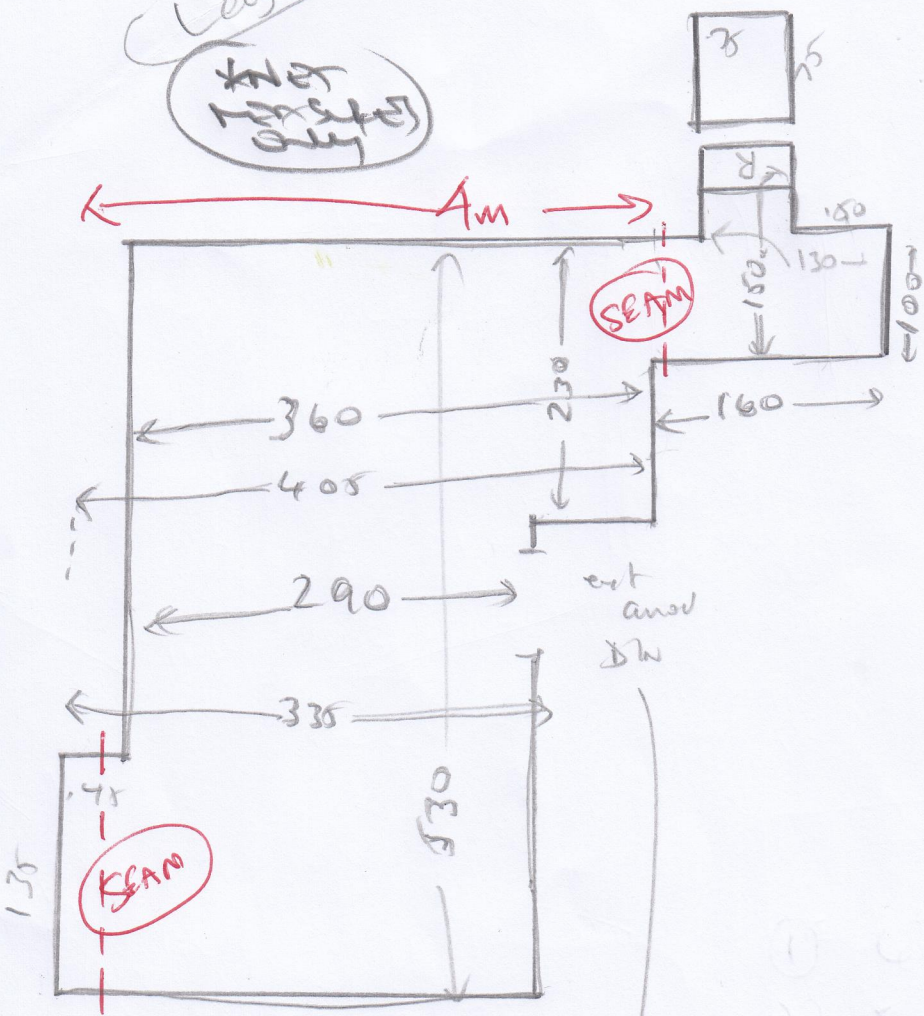

531592  
 Job: Mrs A Thompson  
 Name: 17 Cromesdyke Ave  
 Address: E Shein  
 SW14 7BH

Sheet: 1 of 2

540 x 4m  
 1.60 x 2m

1 of 2

Layout

NET  
AREA  
ONLY

2 of 2

wood  
 uls  
 exts to  
 MLT (??)  
 Partway

- ① 6m
- ② 5m

Change D/W to ali  
 also ali 2/2 at Top Bt door

2022