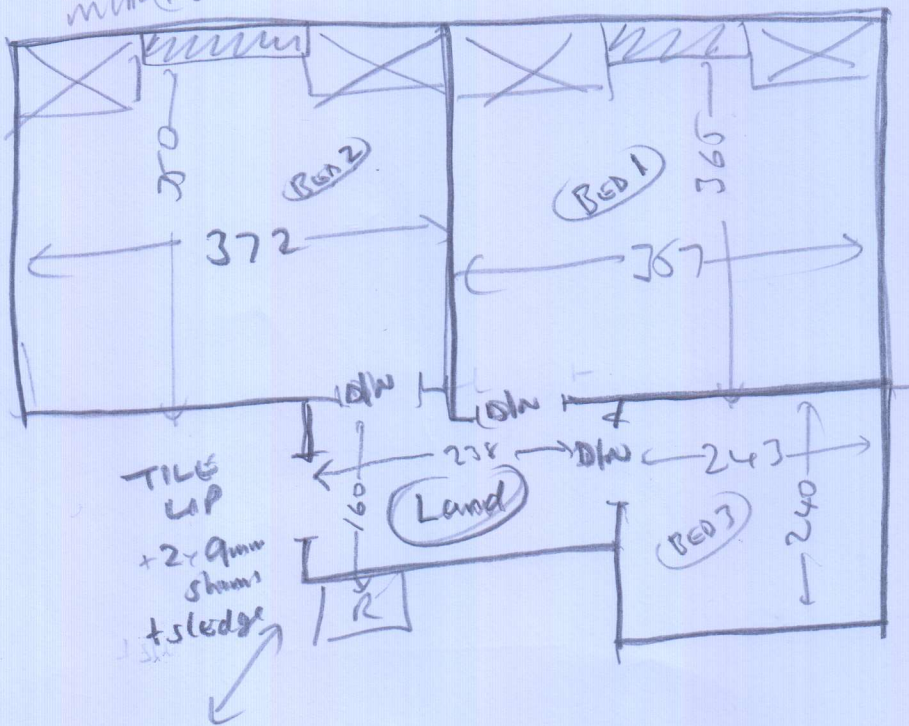

S 31598

---

ob MRS K MOLLART  
 lan 68 Elmfield ave  
 address Teddington  
 TW11 8BT

Tel:  
 Nepal Karpur KAN 624  
 3.60 x 4m BED 2  
 3.75 x 4m BED 1  
 5.35 x 4m CL PLAN

S31598

MOLLART

Layout

wood  
also  
extra  
mbr (+2 1/2)

REAR

wood  
also  
extra  
mbr (+2 1/2)

wood  
also laminate  
needs sh  
mbr (+1)

Land 1.60 m x 238

(2) 0.43 x 0.79

1/4 Land 1.05 m x 0.82

(10) 0.43 x 0.79

Blu 0.47 x 1.15