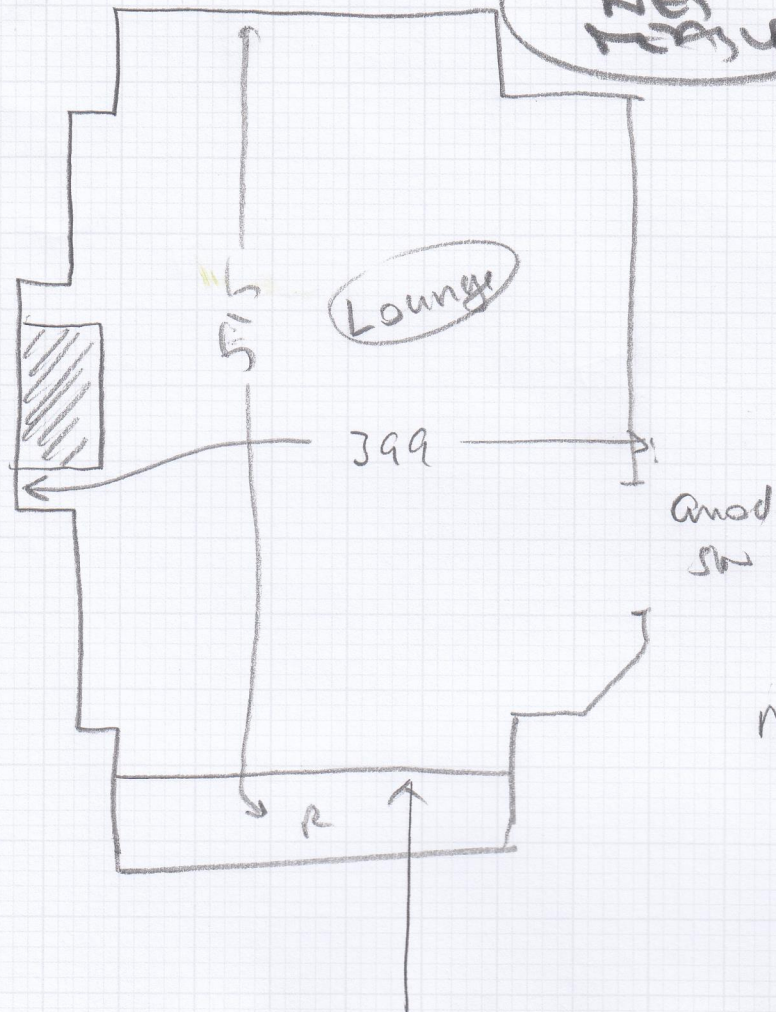

LAYOUT
NEW
MEASURES

531600

JO: MRS V. BOWN
NS: Baronsmead Road
Address: Bowers
SW13 9RR

Sudbury Twp 50
635/41
5-25 x 4m

AREA 155
CALL NOW 24/7

mostly existing sledge

Ask customer if she wants it fitted
to under nosing OR down the riser

1021