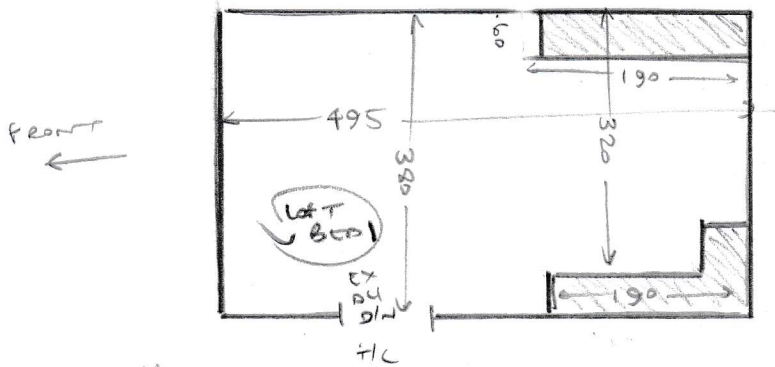

S31603  
 Total - Bedroom

1 of 3

- 
- 
- LOFT BED  $3.90 \times 5m$
  - PLAN ①  $4.40 \times 5m$
  - PLAN ②  $3.70 \times 5m$
  - PLAN ③  $2.40 \times 5m$
  - PLAN ④  $5.60 \times 5m$

---

$20 \times 5m$

---

4

S31603

2 of 3

S31603  
TATTON - BROWN

3 of 3

✓ TLC	140	170
✓ 4e	47	63
✓ H1	60	75
✓ H2	65	90
✓ H3	65	65
✓ H4	60	75
✓ H5	66	90
✓ H6	65	64
✓ 4e	44	64

ALL AREAS

- wood floors
- no vld opt.
- ex s/e
- ex ulwy
- ex door bars

✓ 4e	42	80
✓ H7	62	90
✓ H8	70	110
✓ H9	70	75
✓ 6e	43	75
✓ 8/1	43	75

(TURN SIDE OF BLD TO RUN IN LINE WITH STRAIGHT)