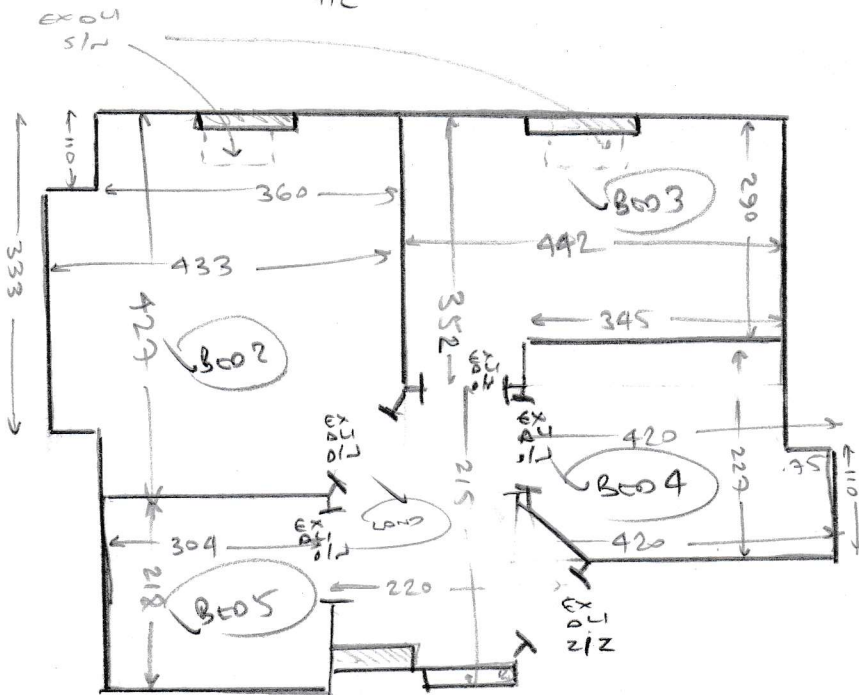

S31603  
 Total - Bedroom

1 of 3

- 
- 
- LOFT BED  $3.90 \times 5m$
  - PLAN ①  $4.40 \times 5m$
  - PLAN ②  $3.70 \times 5m$
  - PLAN ③  $2.40 \times 5m$
  - PLAN ④  $5.60 \times 5m$

---

$20 \times 5m$

---

4

S31603

2 of 3

S31603  
TATTON - BROWN

3 of 3

✓ TLC	140	170
✓ 4e	47	63
✓ H1	60	75
✓ H2	65	90
✓ H3	65	65
✓ H4	60	75
✓ H5	66	90
✓ H6	65	64
✓ 4e	44	64

ALL AREAS

- wood floors
- no vld opt.
- ex s/e
- ex ulwy
- ex door bars

✓ 4e	42	80
✓ H7	62	90
✓ H8	70	110
✓ H9	70	75
✓ 6e	43	75
✓ 8/1	43	75

(TURN SIDE OF BLD TO RUN IN LINE WITH STRAIGHT)