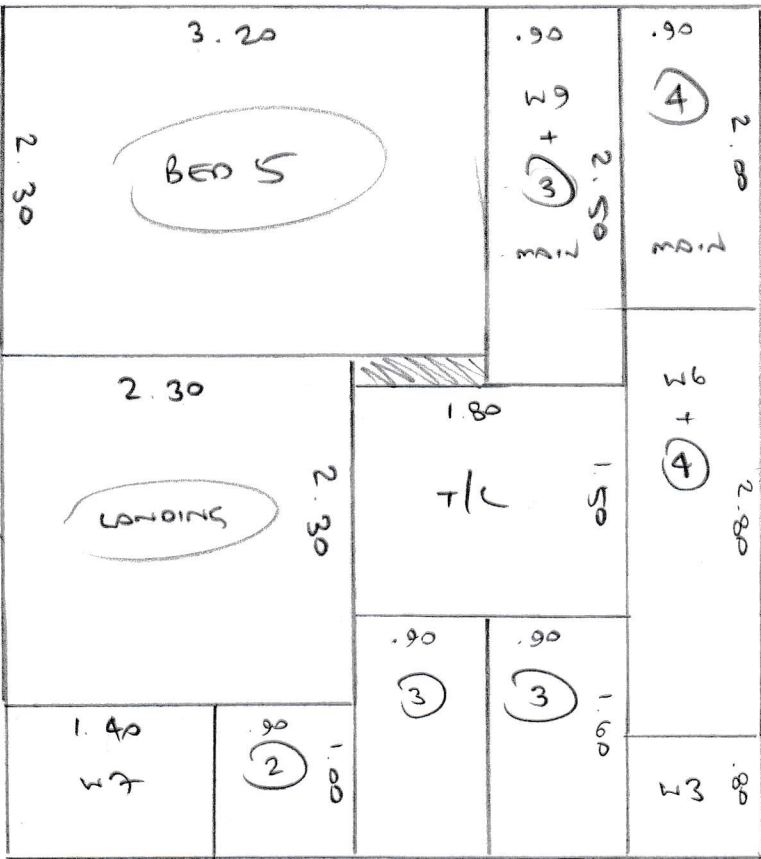

S31603  
 Total - Bedroom

1 of 3

- 
- 
- LOFT BED  $3.90 \times 5m$
  - PLAN ①  $4.40 \times 5m$
  - PLAN ②  $3.70 \times 5m$
  - PLAN ③  $2.40 \times 5m$
  - PLAN ④  $5.60 \times 5m$

---

$20 \times 5m$

---

4

S31603

2 of 3

S31603  
TATTON - BROWN

3 of 3

✓ TLC	140	170
✓ 4e	47	63
✓ H1	60	75
✓ H2	65	90
✓ H3	65	65
✓ H4	60	75
✓ H5	66	90
✓ H6	65	64
✓ 4e	44	64

ALL AREAS

- wood floors
- no vld opt.
- ex s/e
- ex ulwy
- ex door bars

✓ 4e	42	80
✓ H7	62	90
✓ H8	70	110
✓ H9	70	75
✓ 6e	43	75
✓ 8/1	43	75

(TURN SIDE OF BLD TO RUN IN LINE WITH STRAIGHT)