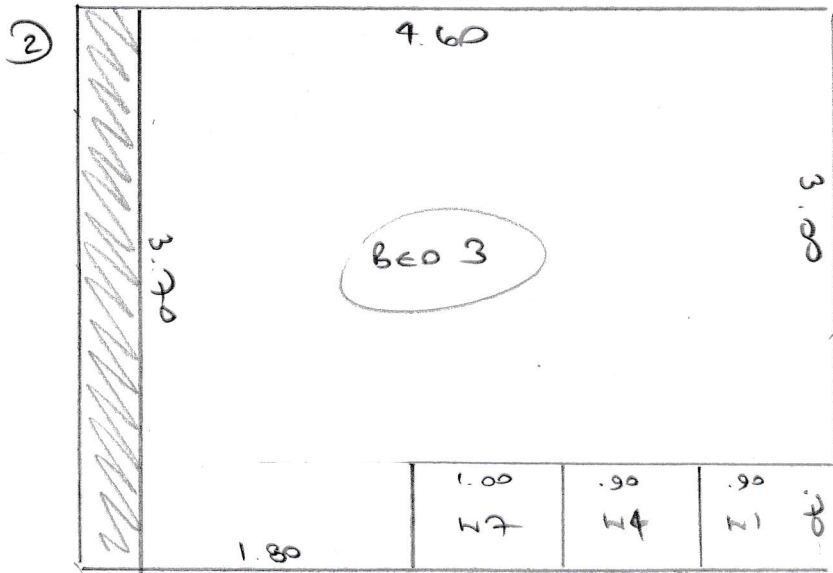

S31603  
 Total - Bedroom

1 of 3

- 
- 
- LOFT BED  $3.90 \times 5m$
  - PLAN ①  $4.40 \times 5m$
  - PLAN ②  $3.70 \times 5m$
  - PLAN ③  $2.40 \times 5m$
  - PLAN ④  $5.60 \times 5m$

---

$20 \times 5m$

---

4

S31603

2 of 3

S31603  
TATTON - BROWN

3 of 3

✓ TLC	140	170
✓ 4e	47	63
✓ H1	60	75
✓ H2	65	90
✓ H3	65	65
✓ H4	60	75
✓ H5	66	90
✓ H6	65	64
✓ 4e	44	64

ALL AREAS

- wood floors
- no vld opt.
- ex s/e
- ex ulwy
- ex door bars

✓ 4e	42	80
✓ H7	62	90
✓ H8	70	110
✓ H9	70	75
✓ 6e	43	75
✓ 8/1	43	75

(TURN SIDE OF BLD TO RUN IN LINE WITH STRAIGHT)