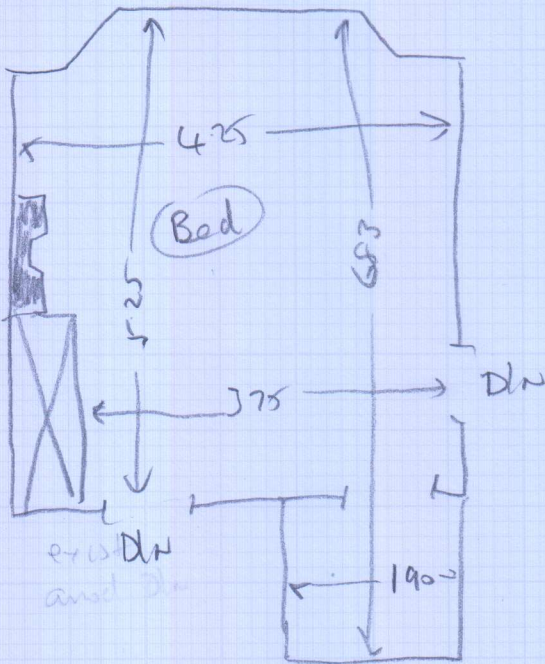

Empty Room

S31628 Carpet

Job: Mrs E. EARMAN
 Name: 91 Palewell Park
 Address: E Sheen
 SW14 8JJ

Tel: _____
 Sheet: _____ of: _____

← Salzburg Deluxe S236 107
 8.40 x 5m

Leave this end long +
 pull back the carpet so that
 the builders can finish the
 rear doors.
 Need to return at later date to
 finish.

Cosmopolitan 6002, Slate
 7.00 x 5m

Exit + sledge

1021