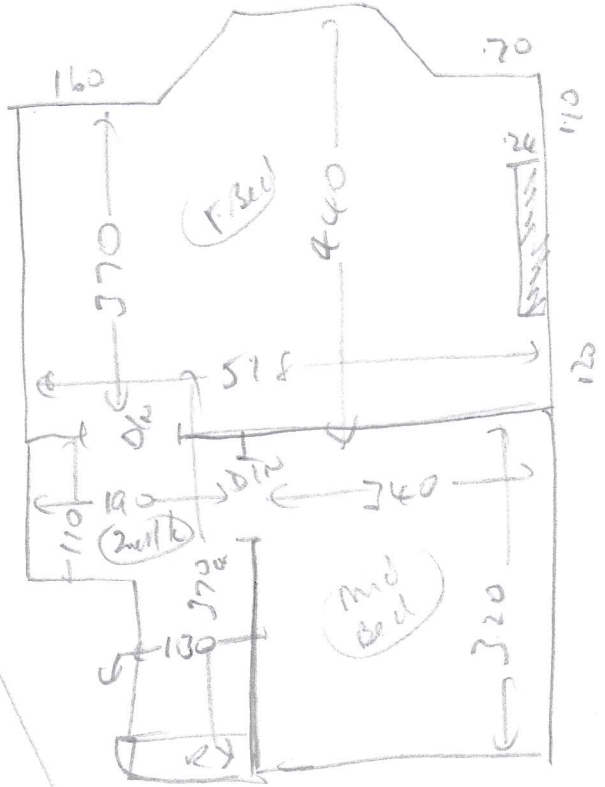

S31644
YOUNG

FRONT BED 4.50 x 5m
(WASTE TO BIN)

PLAN ① 4.50 x 5m
PLAN ② 6.00 x 5m

TOP STAIRS

T/L 2.00 x 2.00 (2 x slw) (General)
 (11) 0.46 x 0.80
 Blr 0.45 x 1.10

Bottom Stairs

~~0.20 x 6.00 mm~~
 (12) 0.46 x 6.00 mm
 (2 x 1.00 x 0.94)
 NOT MAIN STAIRS

REAR

FRONT

all
 wood
 no ult
 needs sk
 no mlk

Rear = Drip cap