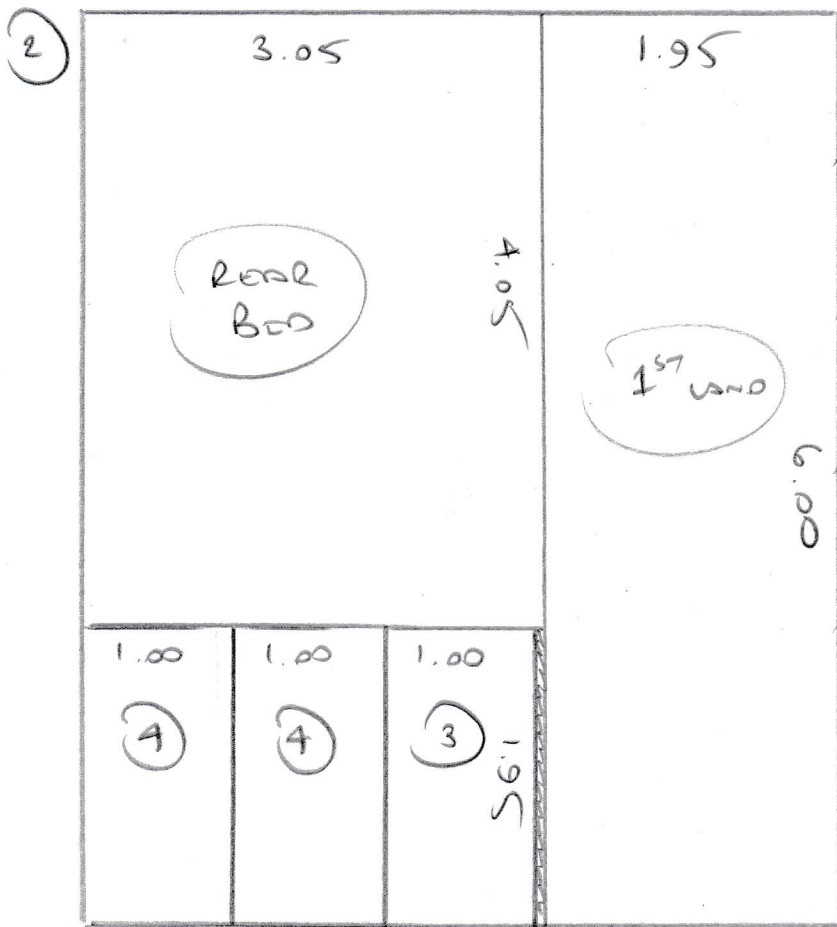

S31644
YOUNG

FRONT BED 4.50 x 5m
(WASTE TO BIN)

PLAN ① 4.50 x 5m
PLAN ② 6.00 x 5m

TOP STAIRS

T/L 2.00 x 2.00 (2 x slw) (General)
 (11) 0.46 x 0.80
 Blr 0.45 x 1.10

Bottom Stairs

~~0.20 x 6.00 mm~~
 (12) 0.46 x 6.00 mm
 (2 x 1.00 x 0.94)
 NOT MAIN STAIRS

REAR

FRONT

all
 wood
 no ult
 needs sk
 no mlk

Rear = Drip cap