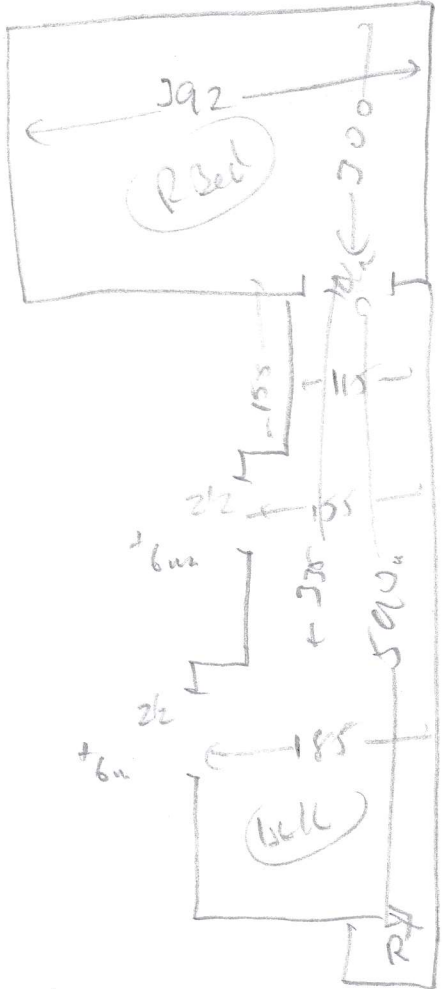

S31644
YOUNG

FRONT BED 4.50 x 5m
(WASTE TO BIN)

PLAN ① 4.50 x 5m
PLAN ② 6.00 x 5m

TOP STAIRS

T/L 2.00 x 2.00 (2 x slw) (General)
 (11) 0.46 x 0.80
 Blr 0.45 x 1.10

Bottom Stairs

~~0.20 x 6.00 mm~~
 (12) 0.46 x 6.00 mm
 (2 x 1.00 x 0.94)
 NOT MAIN STAIRS

REAR

FRONT

all
 wood
 no ult
 needs sk
 no mlk

Rear = Drip cap