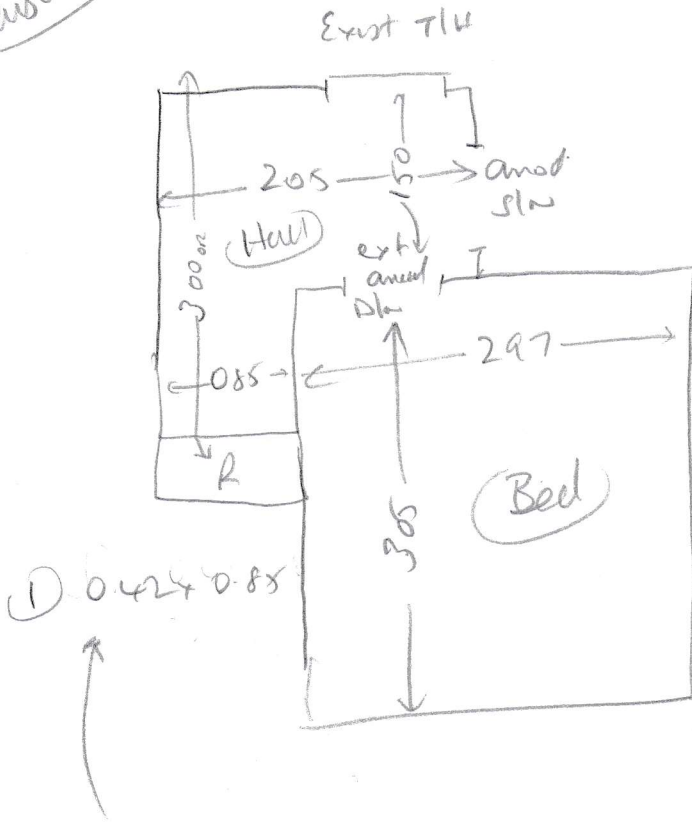

S31648

Mrs S HATLEY
90 THE GROVE
Ealing
W5 5LL

Ulswater ULS-37
4.75 x 4m

Layout

Hall
Re use existing ullyay
+ sledgr

Bed
Needs new ullyay
Existing sledgr

CHANGE UNDERLAY
TO THIS STEP.

(OR)