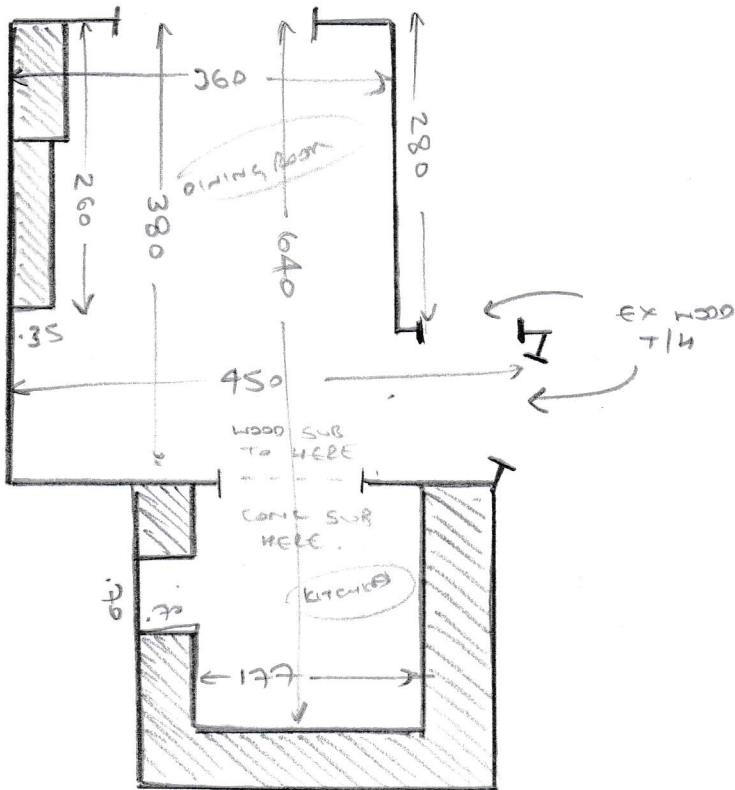

S31655
 UD-107020

EX 1000 T/H

DINING ROOM

- WOOD floor
- ULD ANTILO on ply
- NO mlt
- NEEDS ply

KITCHEN

- CONC floor
- NO ULD
- NEEDS SCREEN

NET AREA:-

- DINING ROOM = 14.50
- KITCHEN = 5.09