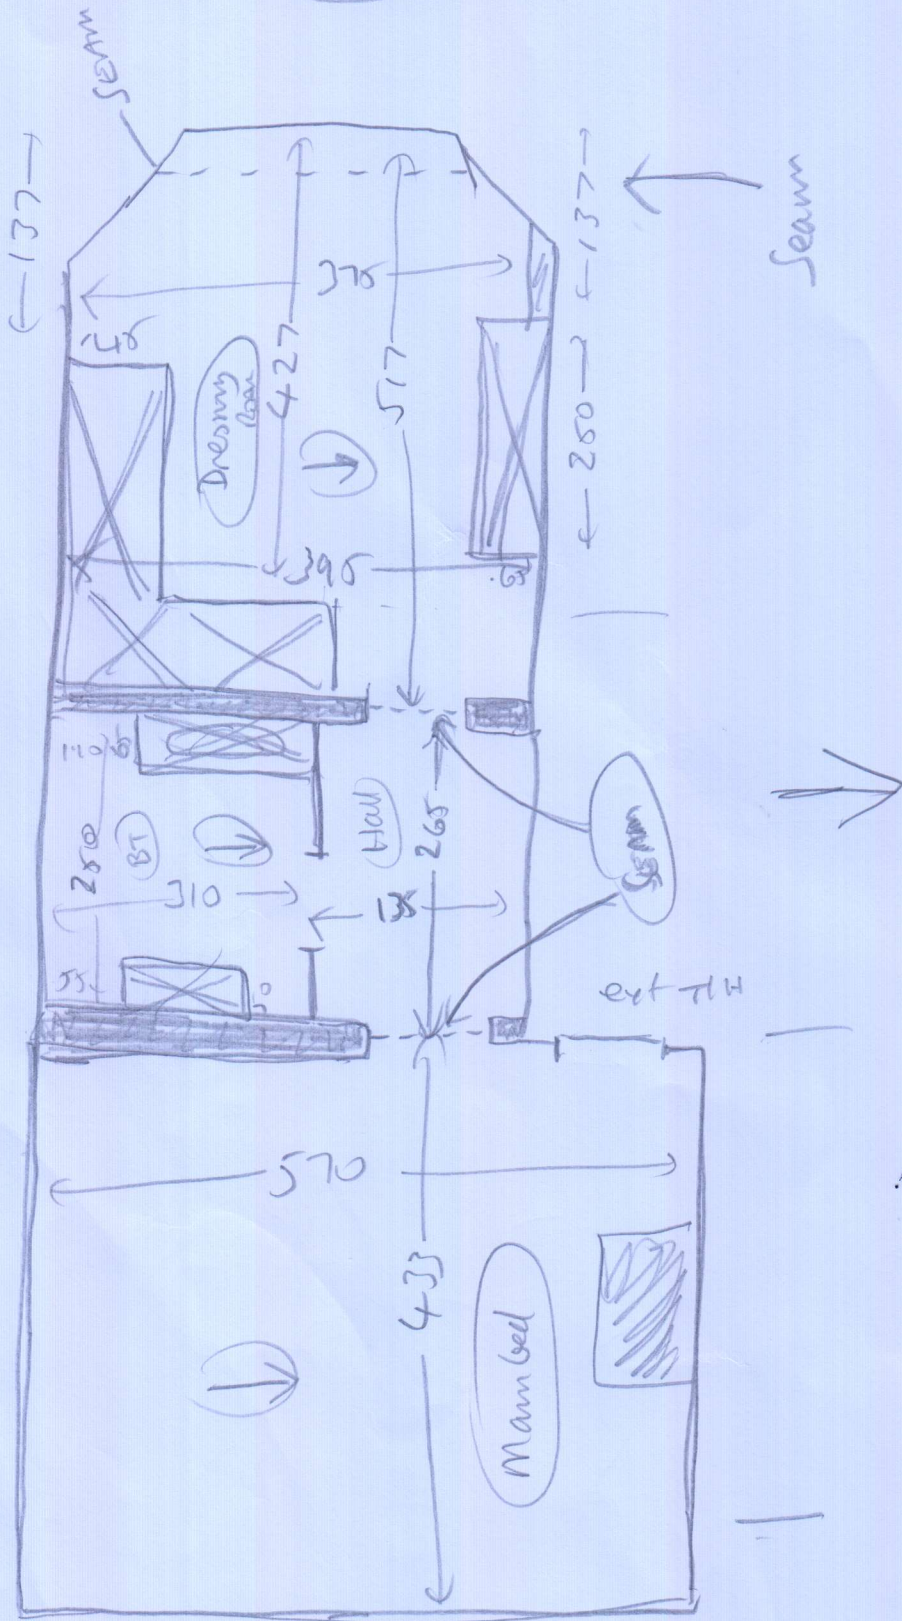

531640 pet

---

Mrs E. GRAY  
 Name: 9 ST SIMONS AVE  
 Address: PUTNEY  
 SW15 6DU

---

Tel: Florence 28,  
 Shop: 553 Calcare

590 x 5  
 460 x 5  
 460 x 5

Existing sledge  
 seam doorway

1 OF 2

Layout

S31640  
GRAY

280  
137  
417

Hand  
all  
cut  
11/16

FRONT

2022