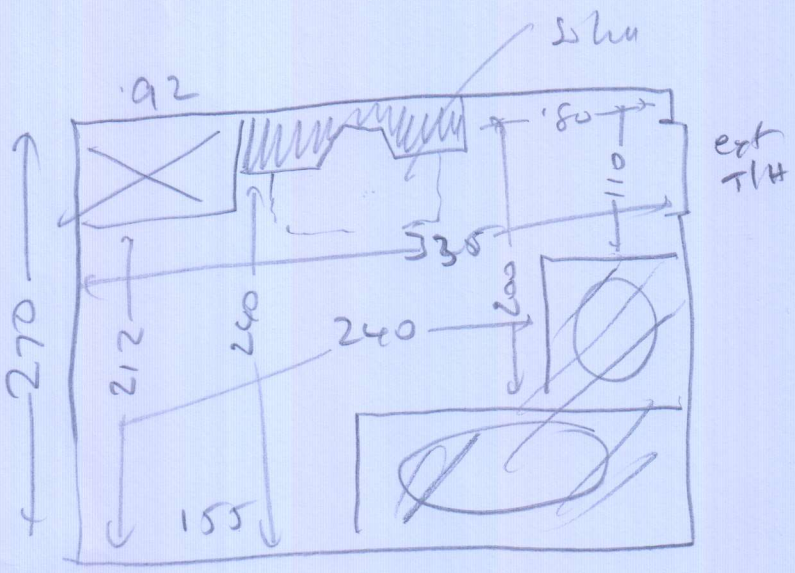

S31675
BUTLER

Pale ash
wide plume
188m x 1220mm

- wood
- no auto
- necks ply
- screw on the bench
- plank

Partners restriction
9.30-12.30
4.30-6.30