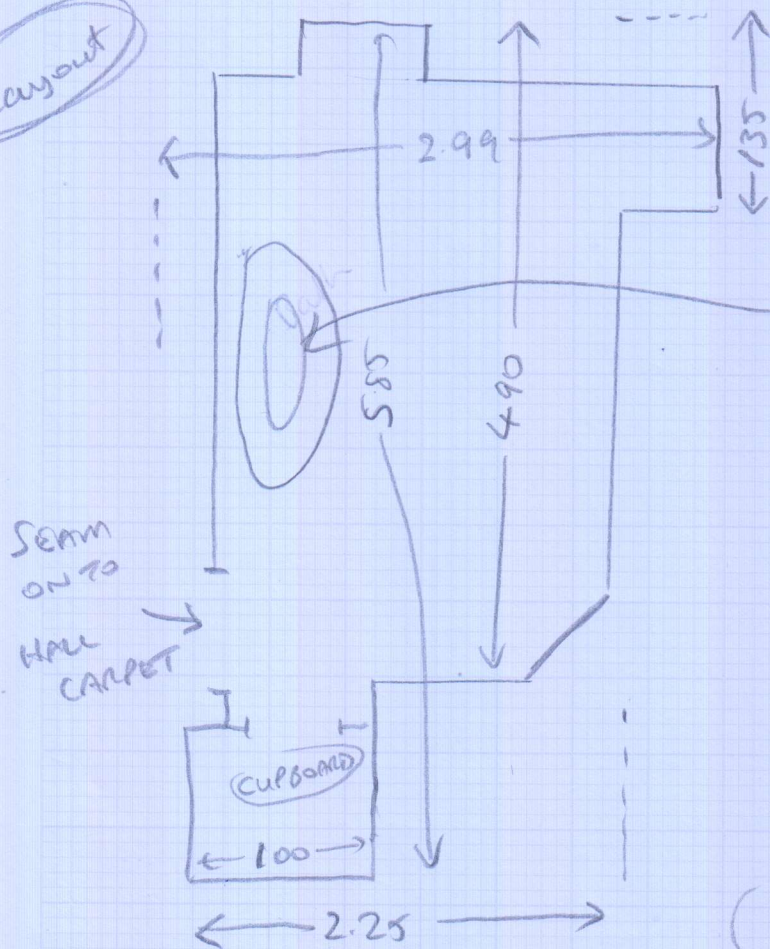

S31677

MR M. ANDERSON  
 3 MAJORS OF HONOUR ROW  
 RICHMOND GREEN  
 TW9 1NY

Cartouche 4t, Canvas  
 600 x 4m

EXISTING SLEDGE

SEAM CARPET AT  
 DOORWAY ON TO  
 HALL CARPET

Layout

VERY AWKWARD BATH  
 TO FIT UNDER (TOO  
 HEAVY TO MOVE)

BEST JOB POSSIBLE

SPRAY CARPET TO ULKAY

1021