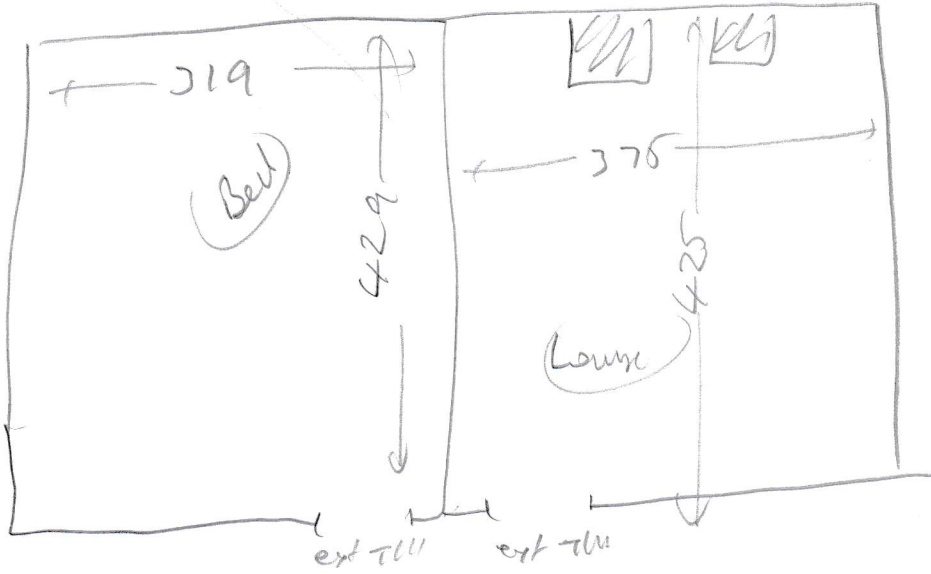

S31691  
SINCLAIR

wood  
also  
needs sto

mlk x 3

3 wardrobes  
will be empty

wood  
also  
needs sto  
mlk (x2)

LOUNGE 3.85 x 5m

BEDROOM 3.30 x 5m