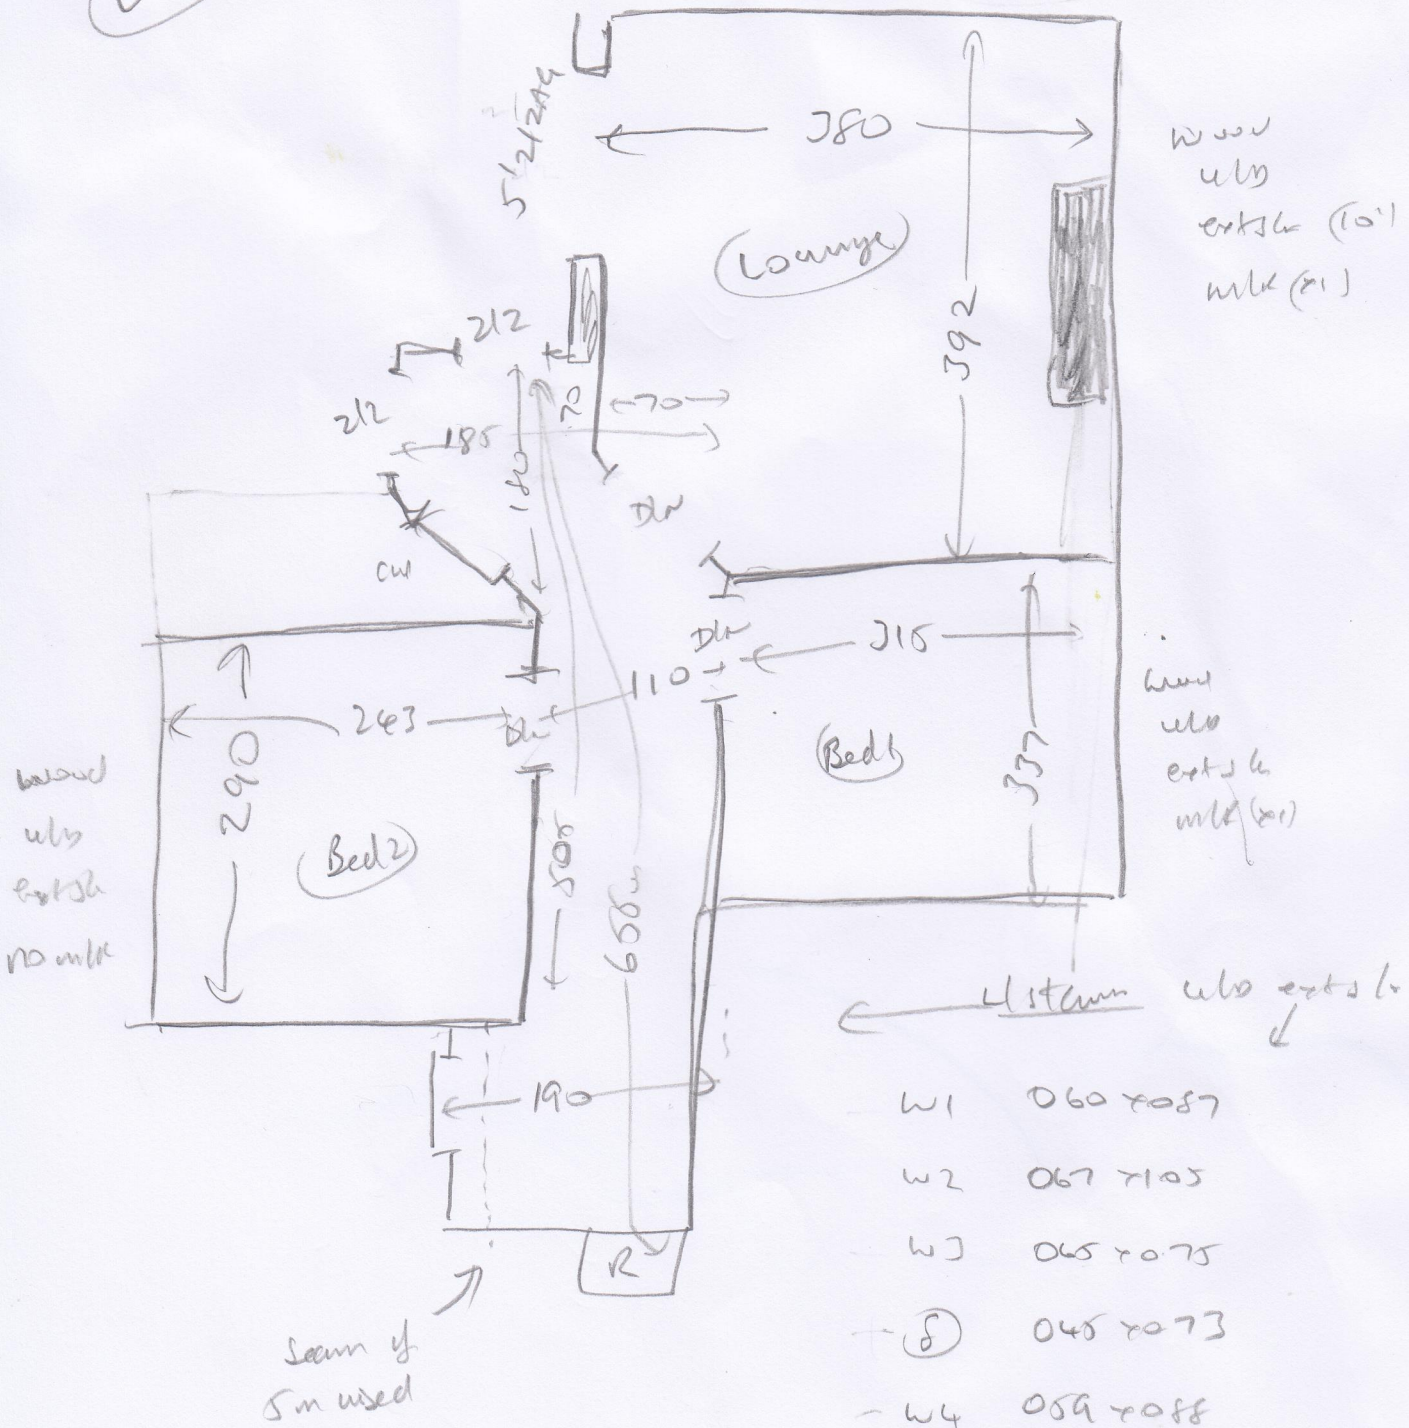

1 OR 2

531695

MR I RADZIWILLOWITZ
1a Westwood Court

Address Woodside

SW19 7QJ

(ORRIZE 46 WOODSIDE)

4.05 x 4m

6.70 x 4m

3.60 x 4m

S31695

RADZIWILLOWITZ

Layout

L' is same wls outside

- W1 060 x 087
- W2 067 x 105
- W3 065 x 075
- (S) 048 x 073
- W4 089 x 088
- W5 066 x 108
- W6 016 x 078

COR 180 x 110
 INTO EXISTING MAT WELL
 wls comp