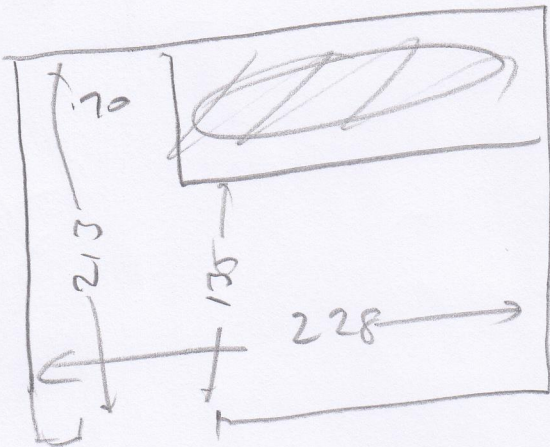

cut ply slightly short
needs 1 sheet simply to
fill in gap (10mm)

Right hand
BT

Marble

SEWFA
RIVEFA
TRUP
2LS x 2m

also cut loose
vinyl

(S

317+5
NUGENT
KEY FE,
1017.

() of ()

NOTE
DIFF
VITUS
PURSE

cut at
the

Left hand BT

LEFT HAND BATH

used

also cut loose vinyl

cut prep

VINYL 225
x 3m