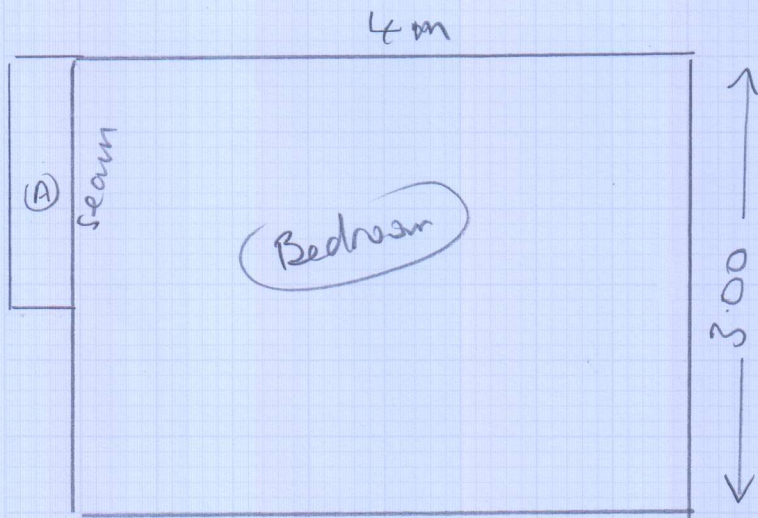

531760
 MR. J GORINGE
 86 CORTIS ROAD
 KUTNEY
 SWITZAG

Bourne Twist 40,
 Bou 21
 5.55 x 4m
 3.00 x 4m

JOIN IN
 WARDROBE

Solid floor
 need to stick sledge
 need all 212ags
 at doors

Fit small steel in
 lounge, by back door.
 (Carpet only)

(1 of 2)

S31760
CORRIDGE

Layout

seam
in
robe

Solid
no ult
needs ste track
" 212 track
no mlt

Solid
no ult
needs ste track
" 212 track
no mlt

STEP

04 8x110
wood
STEEL CH ONLY
" stay at back