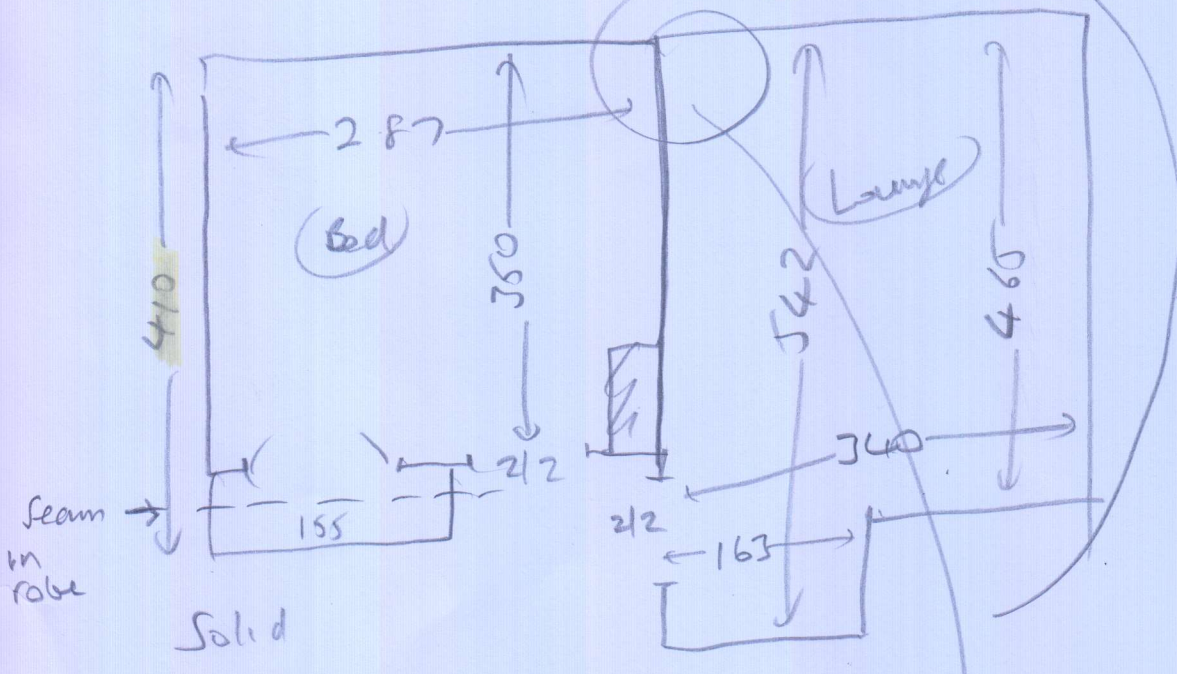

531760
 MR. J GORINGE
 86 CORTIS ROAD
 KUTNEY
 SWITZAG

Bourne Twist 40,
 Bou 21
 5.55 x 4m
 3.00 x 4m

JOIN IN
 WARDROBE

Solid floor
 need to stick sledge
 need all 212ags
 at doors

Fit small steel in
 lounge, by back door.
 (Carpet only)

(1 of 2)

S31760
CORRIDGE

Layout

seam
in
robe

Solid
no ult
needs ste track
" 212 track
no mlt

Solid
no ult
needs ste track
" 212 track
no mlt

STEP

04 8x110
wood
STEEL CH ONLY
" stay at back