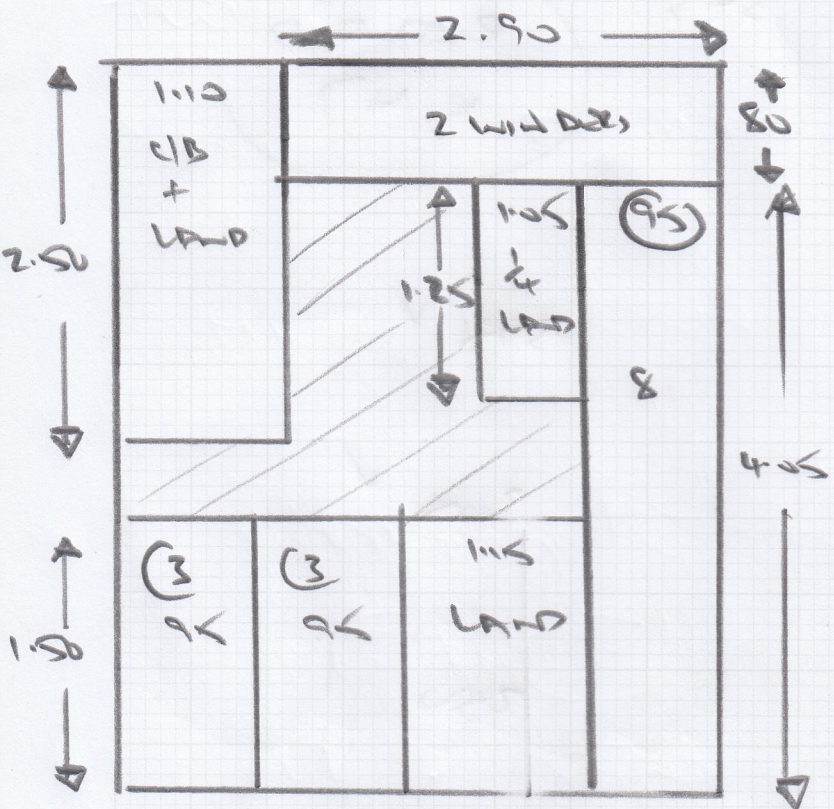

S/L LAND
 IN RETIRED *
 4m

mrcarpets
 Job No: (E 31764)
 Name: McCABE
 Address:
 Tel:
 Sheet: (1) of (2)

P2 - LAYERS
 TORZINE
 60 107
 RETIRED
 4.85 x 4m
 LEAVE WASTE
 WITH GUST

BED (1) (3) BODY
 IN TRIST
 (SEE LAYER (2))

3.00 x 5m RETIRED
 TRIST ✓

- ✓ NO LID
- ✓ ALL D/BALL
- ✓ MIFURN -

BED (2) (SEE LAYER P2)

3.05 x 4m RETIRED
 TRIST ✓

BED (3) (SEE LAYER P2.)

2.50 x 4m RETIRED
 TRIST ✓

LAYOUT

only

NET TEXTURE

(S 31764
RECAPS

slur (2 of 2)

wood
no ult
needs slur
mlr (21'2)

wood
no ult
needs slur
mlr (21)

wood
no ult
needs slur
no mlr

- Land 2 $2.38m \times 0.99$

- (3) 0467088

- Land 1 $1.30m \times 1.05$

- (3) 0454088

- $\frac{1}{8}$ land $1.12m \times 0.91$

- (8) 0467088

- W1 0657105

- W2 0697128

LS
wood
no ult
needs slur