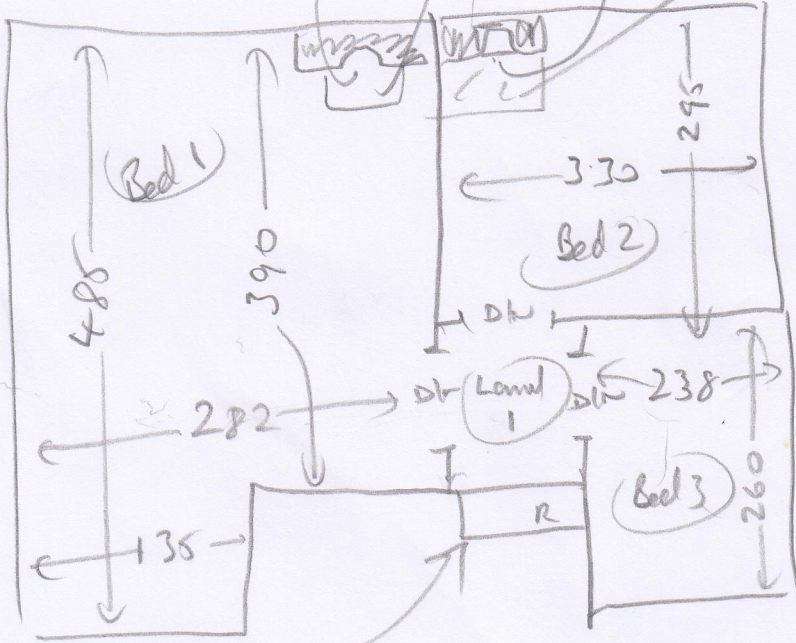

S/L LAND
 IN RETIRED *
 4m

mrcarpets
 Job No: (E 31764)
 Name: McCABE
 Address:
 Tel:
 Sheet: (1) of (2)

P2 - LAYERS
 TORZINE
 60 107
 RETIRED
 4.85 x 4m
 LEAVE WASTE
 WITH GUST

BED (1) (3) BODY
 IN TRIST
 (SEE LAYER (2))

3.00 x 5m RETIRED
 TRIST ✓

- ✓ NO LID
- ✓ ALL D/BALL
- ✓ MIFURN -

BED (2) (SEE LAYER P2)

3.05 x 4m RETIRED
 TRIST ✓

BED (3) (SEE LAYER P2.)

2.50 x 4m RETIRED
 TRIST ✓

LAYOUT

only

NET TEXTURE

(S 31764
RECAPS

slur (2 of 2)

wood
no ult
needs slur
mlr (21'2)

wood
no ult
needs slur
mlr (21)

wood
no ult
needs slur
no mlr

- Land 2 $2.38m \times 0.99$

- (3) 0467088

- Land 1 $1.30m \times 1.05$

- (3) 0454088

- $\frac{1}{8}$ land $1.12m \times 0.91$

- (8) 0467088

- W1 0657105

- W2 0697128

LS
wood
no ult
needs slur