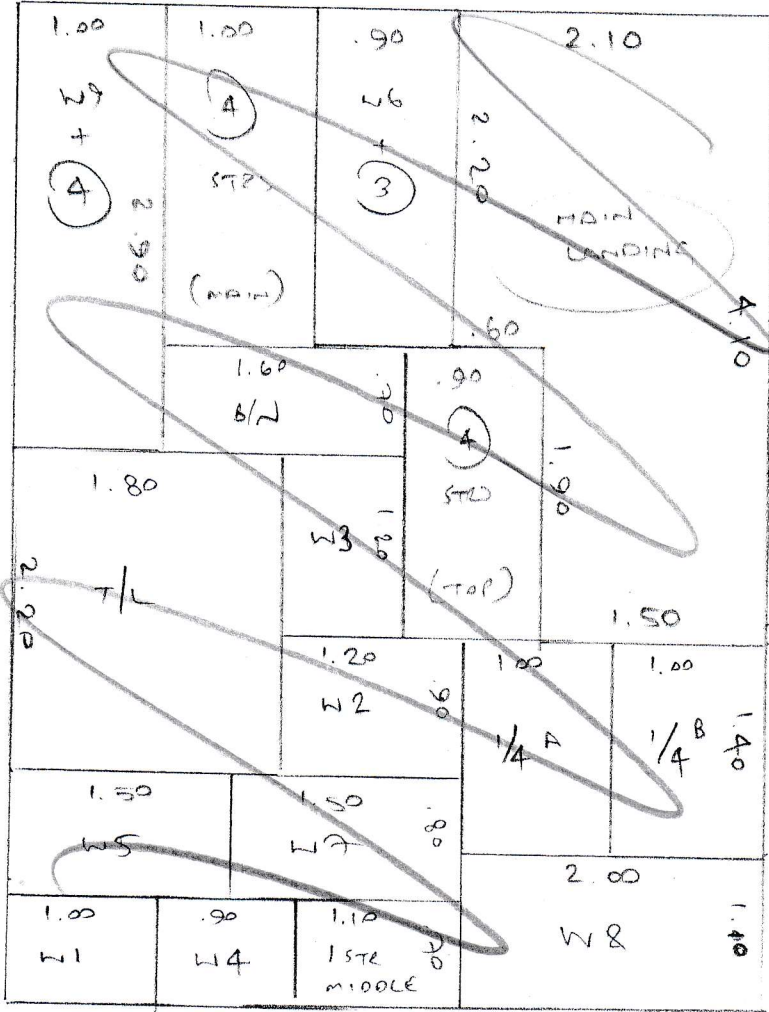

1

S31789  
HASSAN

Bedrooms

- Bed 1 3.45 x 5m
- Bed 2 3.30 x 3.66  
INTO CUB.
- Bed 3 3.55 x 3.66
- Bed 4 4.45 x 4m

~~STAIRS + LANDING~~

~~Floor 1 6.60 x 5m~~

4 x Bedrooms

~~CUBS FOR VINYL~~

~~GROUND FLOOR UNDER STAIR 1.50 x 2m  
CUB~~

~~1ST FLOOR UNDER STAIR 1.00 x 2m  
CUB~~