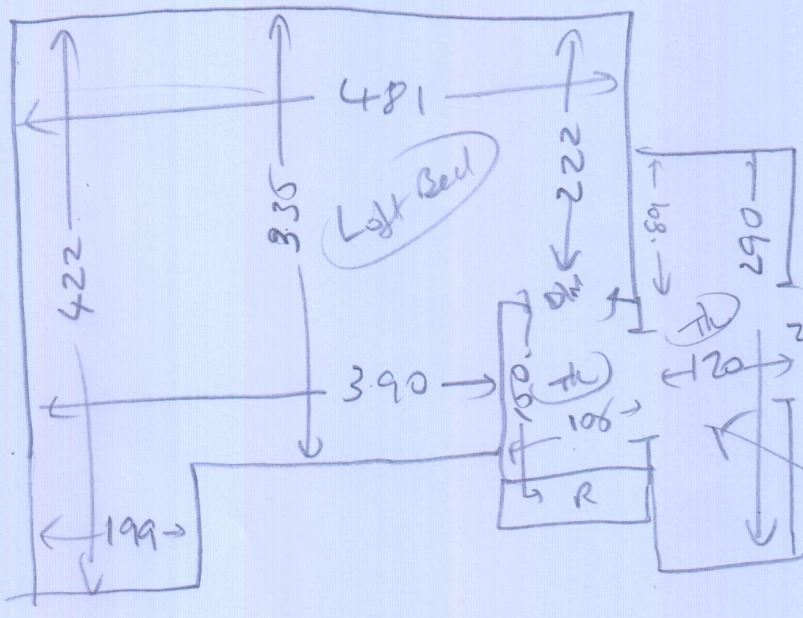

1st Front Bed 450 x 5m

Peru, 602

Lounge 380 x 5m

10P3

531803

5000000

Layout

Top Floor

wood
no ult
no mlt
needs sk

22mm ceramics

212 + 12mm sk

TL + TL in
1 piece

TOP STAIRS

- W1 064 x 095
- W2 071 x 108
- W3 067 x 072
- (7) 047 x 070
- W4 060 x 085
- W5 064 x 119
- W6 078 x 115

wood
no ult
needs sk

Ground Floor

wood
no ult
needs sk
slat
3 sides
R/Plane

380 x 5

(2023)

Layout

Use Flow

wood
no ub
necks
mlk (x3)

wood
no ub
necks
mlk (x3)