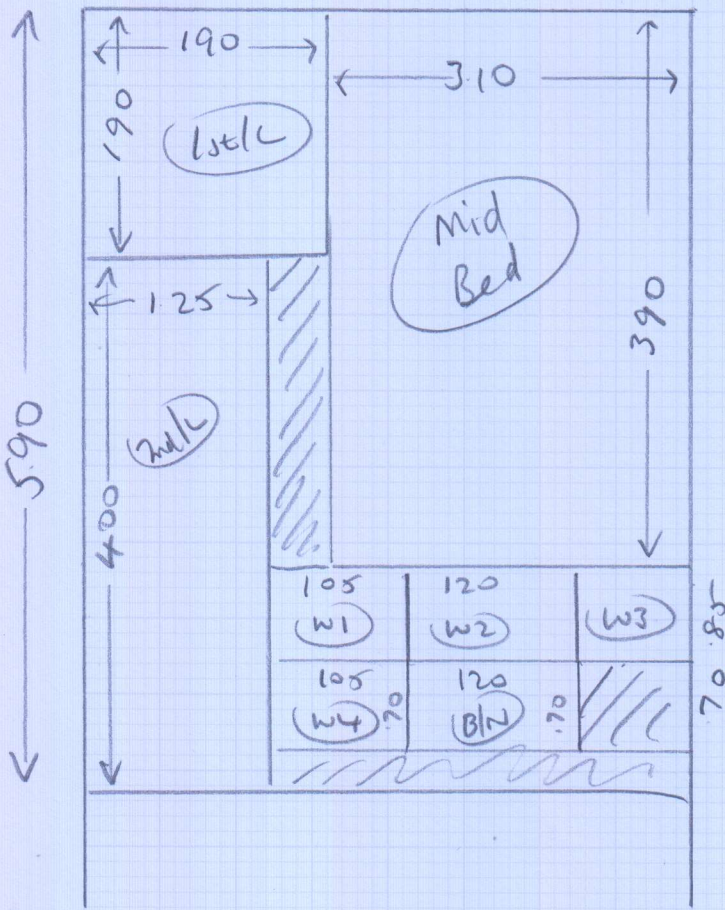

mrcarpet

531803

Ms A SHEPHERD

24 ATBARA ROAD

Address TEDDINGTON

TW11 9PD

Tel: Arctica, Platinum 122

Light Bed 435 x 5m

1st Front Bed 450 x 5m

Peru, 602

Lounge 380 x 5m

10P3

531803

5000000

Layout

Top Floor

wood
no ult
no mlt
needs sk

22mm ceramics

212 + 12mm sk

TL + TL in
1 piece

TOP STAIRS

- W1 064 x 095
- W2 071 x 108
- W3 067 x 072
- (7) 047 x 070
- W4 060 x 085
- W5 064 x 119
- W6 078 x 115

wood
no ult
needs sk

Ground Floor

wood
no ult
needs sk
slat
3 sides
R/Plane

380 x 5

(2023)

Layout

Use Flow

wood
no ub
necks
mlk (x3)

wood
no ub
necks
mlk (x3)