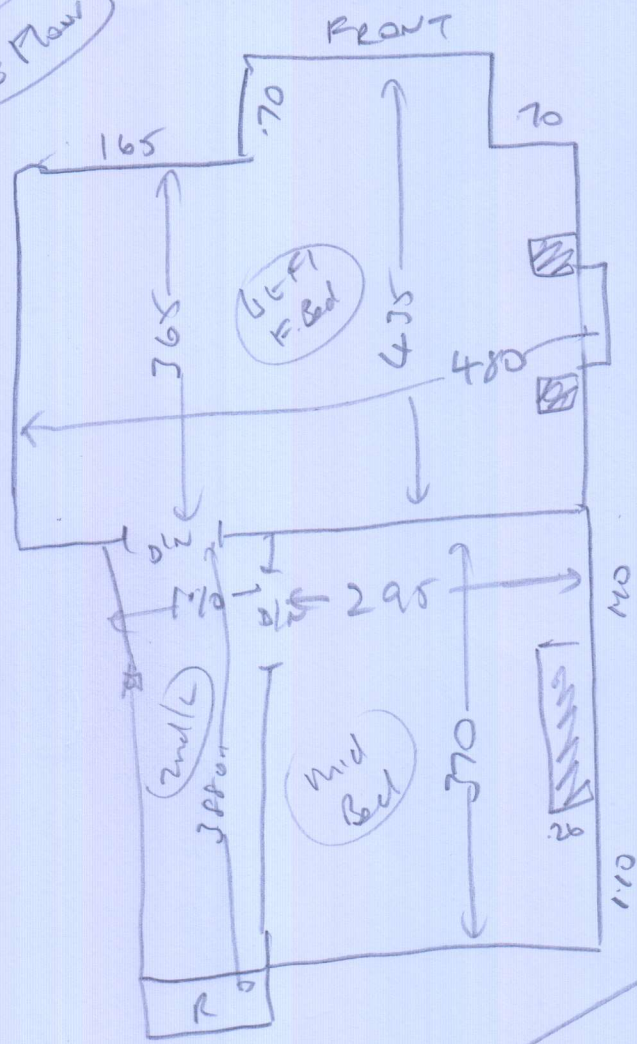

1st Front Bed 450 x 5m

Peru, 602

Lounge 380 x 5m

10P3

531803

5000000

Layout

Top Floor

wood
no ult
no mlt
needs sk

22mm ceramics

212 + 12mm sk

TL + TL in
1 piece

TOP STAIRS

- W1 064 x 095
- W2 071 x 108
- W3 067 x 072
- (7) 047 x 070
- W4 060 x 085
- W5 064 x 119
- W6 078 x 115

wood
no ult
needs sk

Ground Floor

wood
no ult
needs sk
slat
3 sides
R/Plane

380 x 5

(2023)

Layout

Use Flow

wood
no ub
necks
mlk (x3)

wood
no ub
necks
mlk (x3)

Use/Flow

wood
no ub
necks
no mlk

REAR

- Bottom
stairs
- (13) 0428079
 - BLN 04052105

3ae3