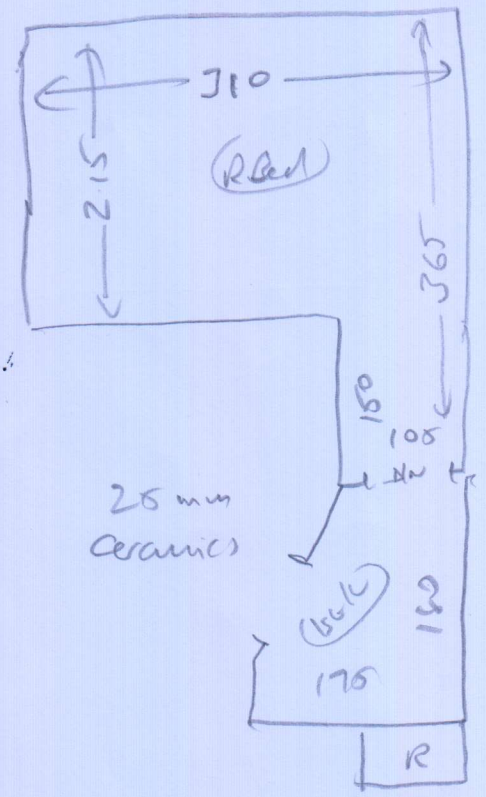

Ground Floor

wood
no ult
needs sk
slat
3 sides
R/Plane

380 x 5

(2023)

Layout

Use Flow

wood
no ub
necks
mlk (x3)

wood
no ub
necks
mlk (x3)

Use/Flow

wood
no ub
necks
no mlk

REAR

- Bottom
stairs
- (13) 0428079
 - BLN 04052105

3ae3