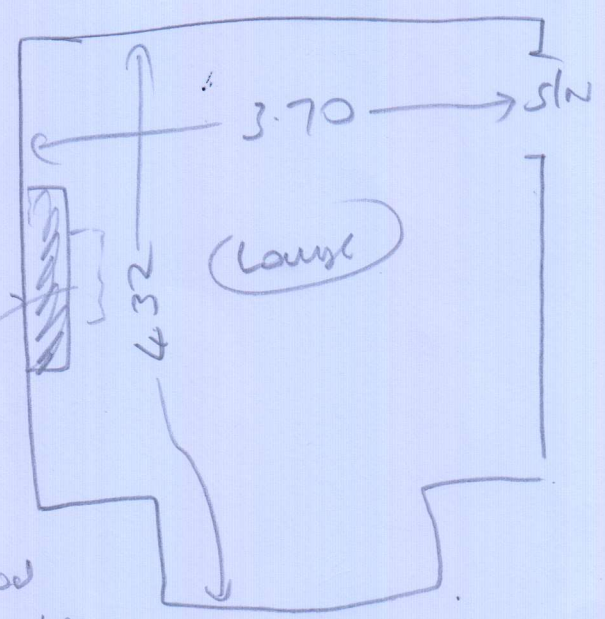

1st Front Bed 450 x 5m

Peru, 602

Lounge 380 x 5m

10P3

531803

5000000

Layout

Top Floor

wood
no ult
no mlt
needs sk

22mm ceramics

212 + 12mm sk

TL + TL in
1 piece

TOP STAIRS

- W1 064 x 095
- W2 071 x 108
- W3 067 x 072
- (7) 047 x 070
- W4 060 x 085
- W5 064 x 119
- W6 078 x 115

wood
no ult
needs sk

Ground Floor

wood
no ult
needs sk
slat
3 sides
R/Plane

380 x 5

(2023)

Layout

Use Flow

wood
no ub
necks
mlk (x3)

wood
no ub
necks
mlk (x3)