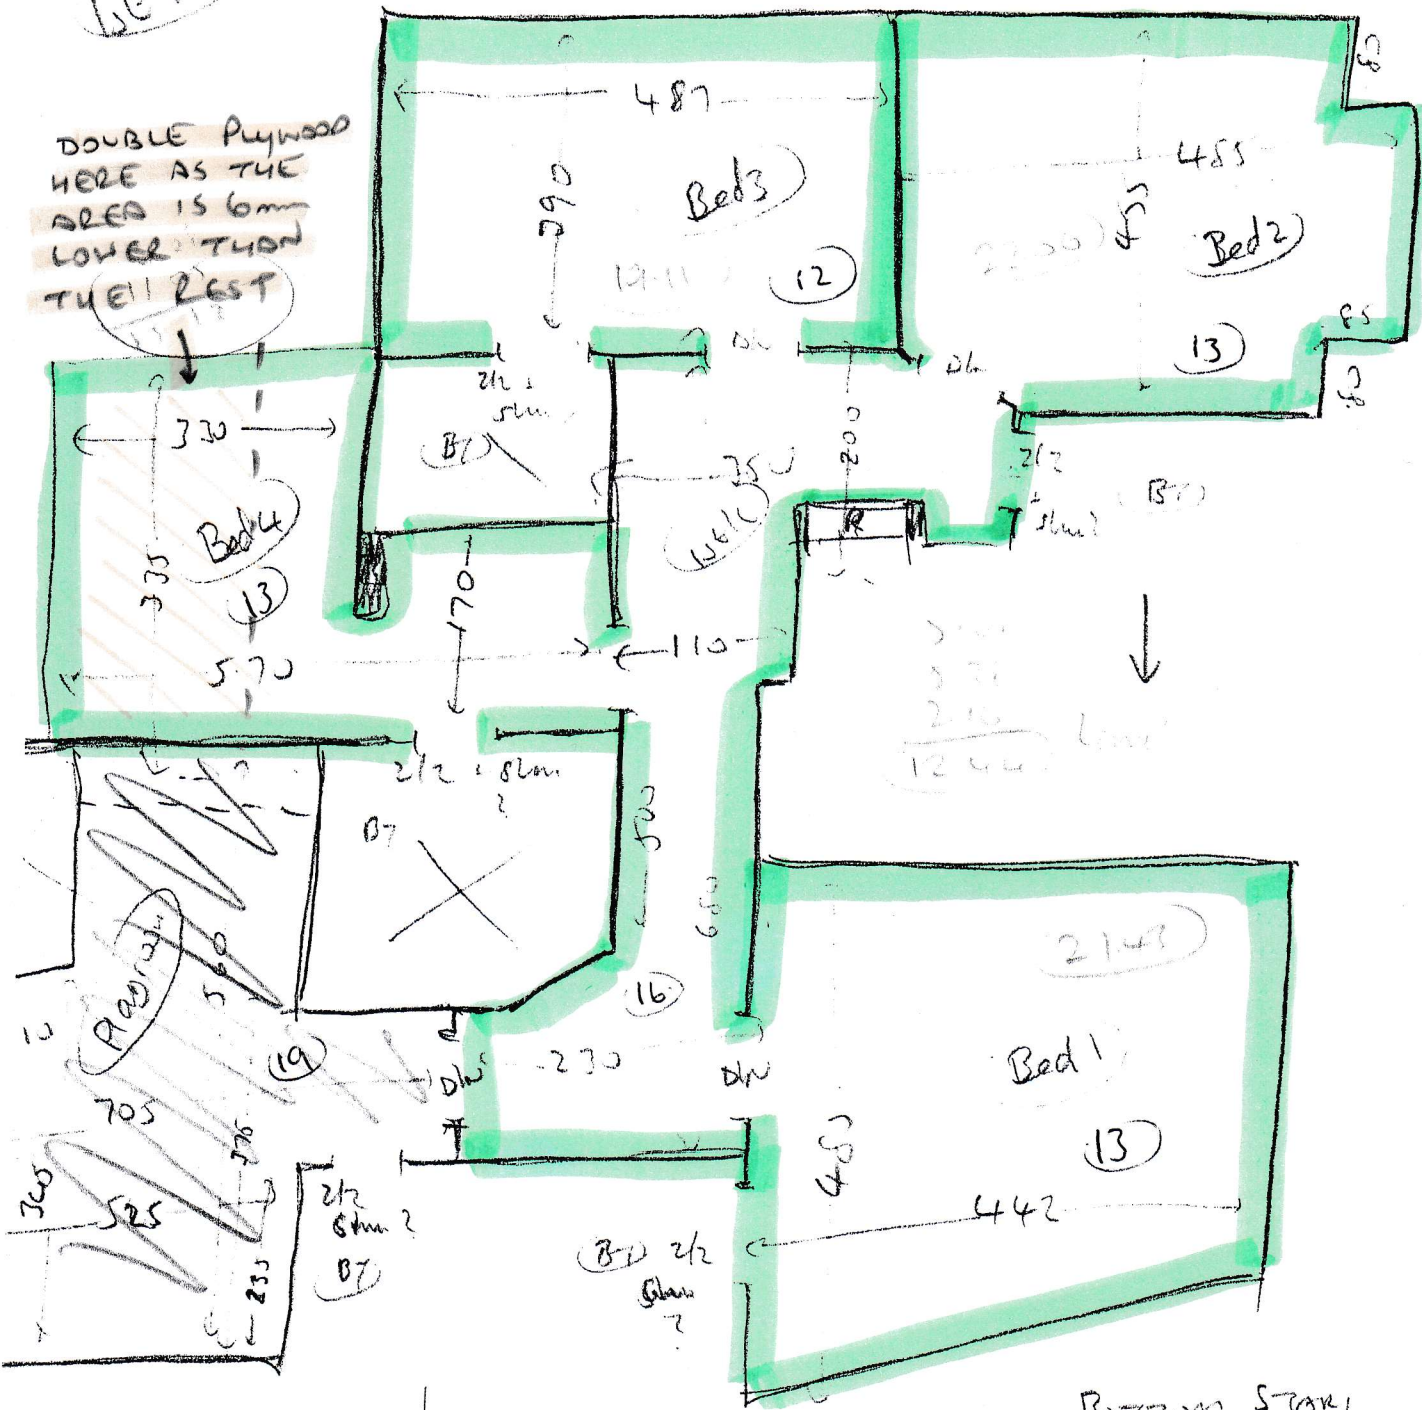

S31806

MANZ

1st Floor

DOUBLE PLYWOOD  
HERE AS THE  
AREA IS 6mm  
LOWER THAN  
THE REST

Front

Bottom Stairs

- (5) 046 x 086
- w4 066 x 099
- w5 078 x 115
- w6 075 x 087
- (4) 046 x 086
- 1/4 land 115m x 089
- 131m 080 x 190

**Plywood to  
these areas**  
**130 sheets of Ply**

(22)