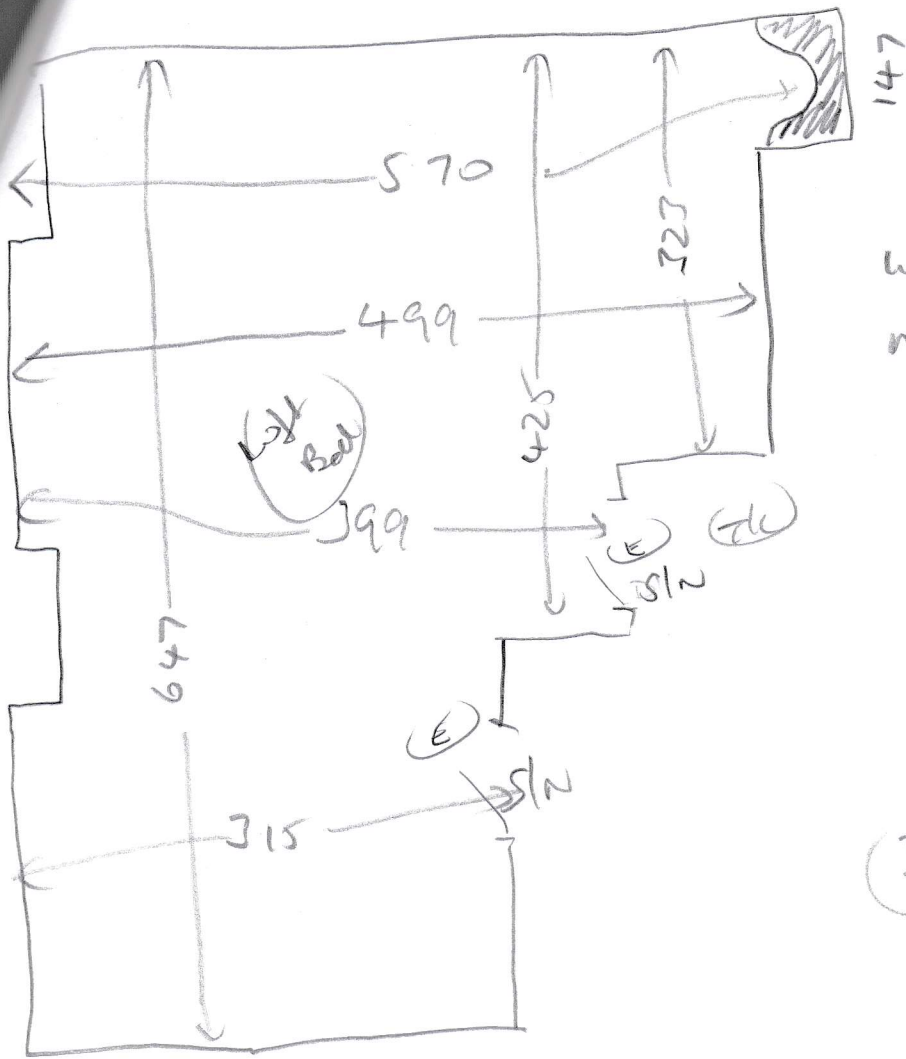

S 31825  
YOUNG

Part ① 6.60 x 5.00

wood  
 no ult  
 needs slo  
 MLP (21)  
 2x(E)

Dance