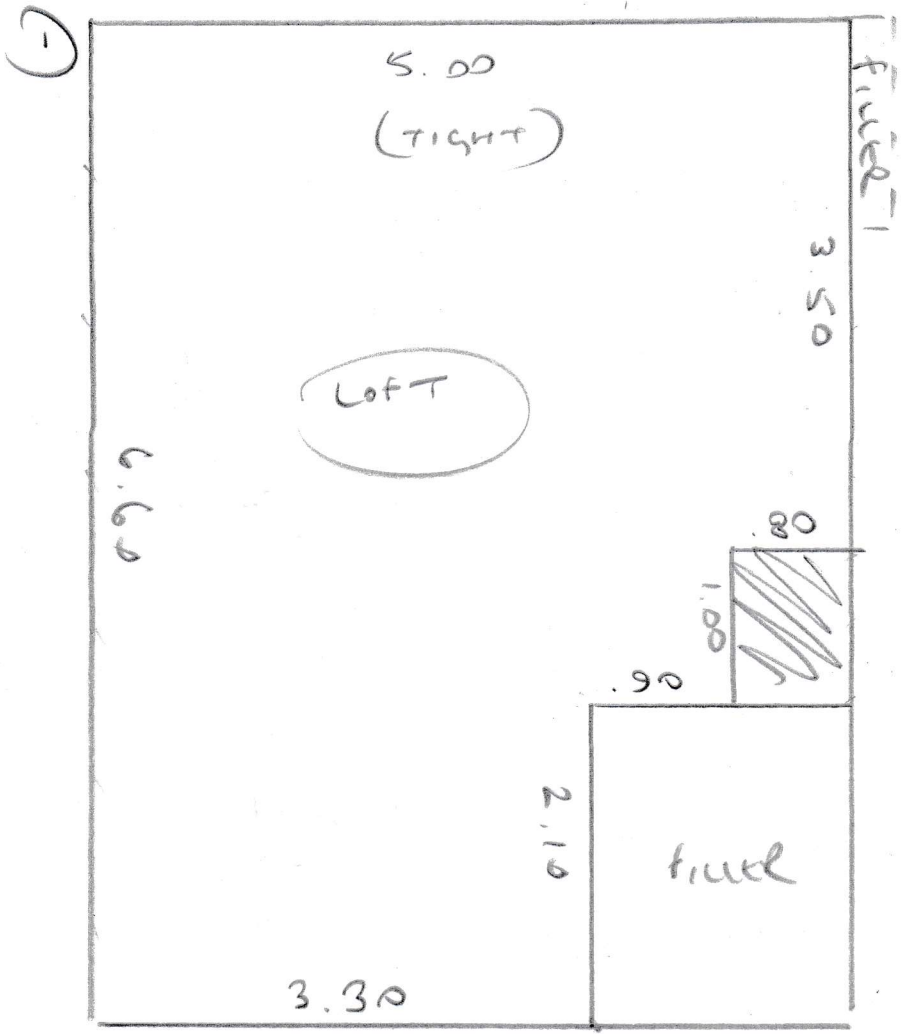

S 31825  
YOUNG

Part ① 6.60 x 5.00

wood  
 no ult  
 needs slo  
 MLP (21)  
 2x(E)

Dance