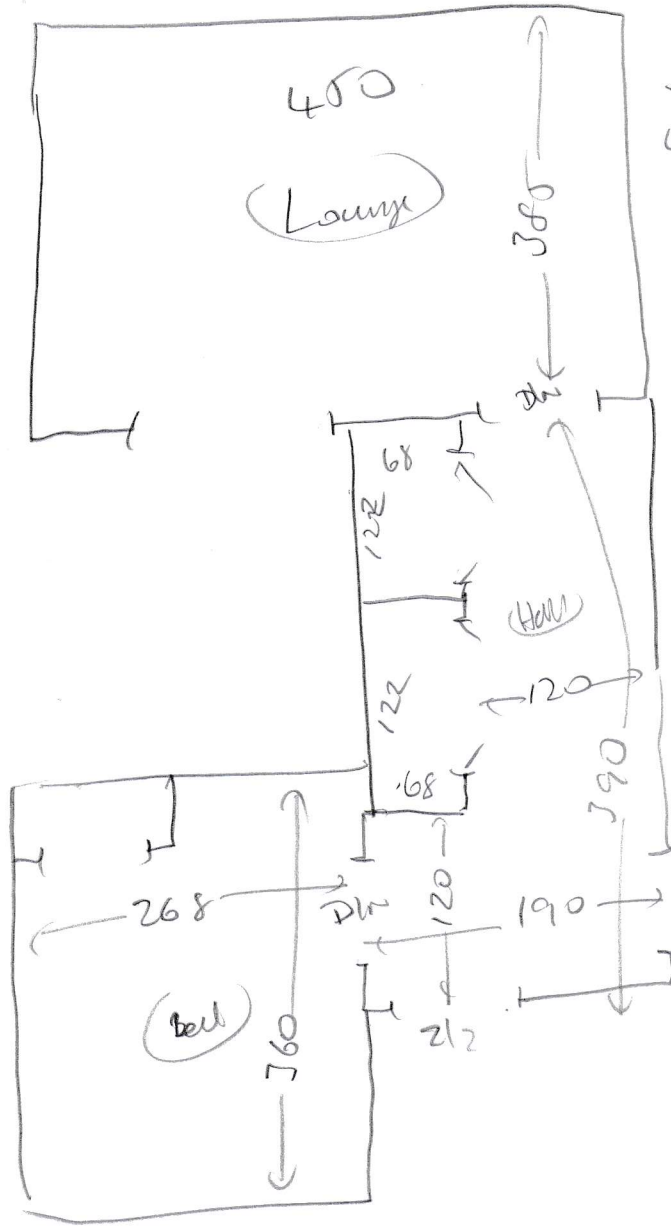

S31829  
O'CALLAGHAN

---

---

LOUNGE 4.60 x 4m  
BED 2.80 x 4m  
HALL 2.00 x 4m  
(INTO CUBS)

Sld  
 uln  
 estsk  
 mlk (73)

Sld  
 uln  
 estsk

dn

(E) mee

Perseuse (Ind. Plan)

Sld  
 uln  
 estsk  
 mlk (71 1/2)