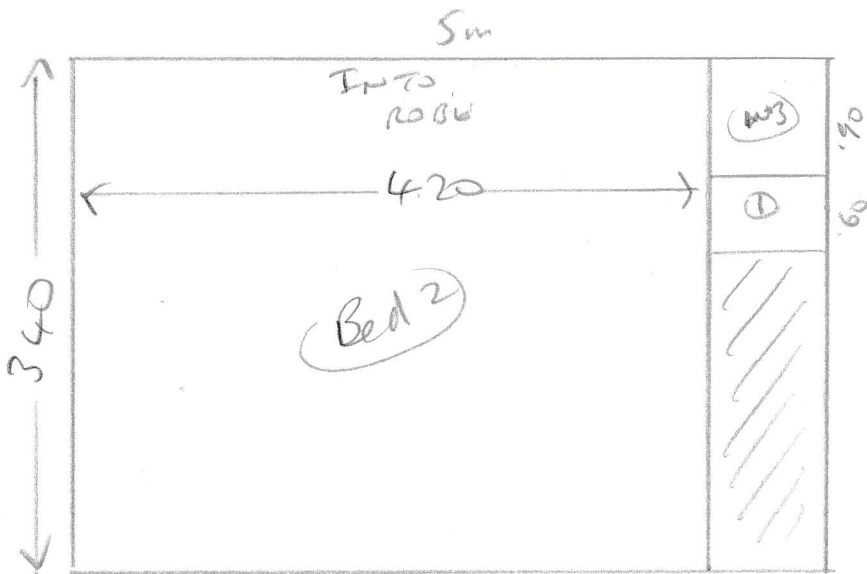

S31831

MSI T. ABBEY
31 HATCH PLACE
KINGSTON
KT2 5NB

3.40 x 5m
3.40 x 5m
4.40 x 5m

Stairs to be runnes
slightly wider than
existing runnes
Ask customer for exact
size

Turned at sides

(1 of 2)

Layout

SJ1831
 ABBEY

wood
 u/b
 ext sk
 ml (1/2)
 REAR

wood
 u/b
 ml 1 1/2
 ext sk

Turned at side

Runne

- ① 045 x 72cm exact
- W1 074 x 095 } cut on side
- W2 080 x 1.00 }
- W3 077 x 70cm exact
- W4 070 x 1.00 } Cut on no
- W5 080 x 095 }
- W6 075 x 62cm exact
- ⑤ 046 x 62 " "

10mm

(2012)