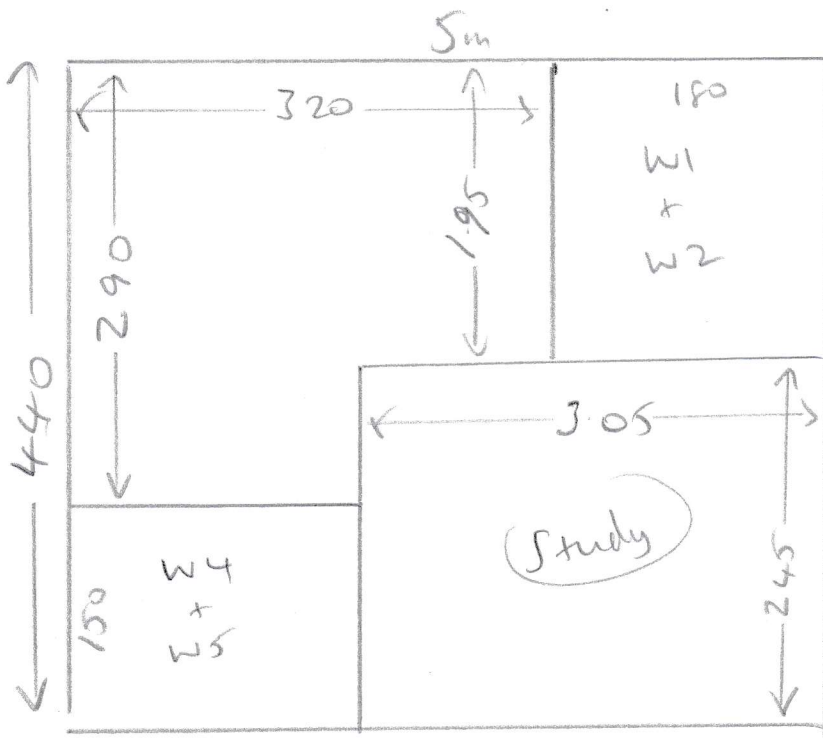

S31831

MSI T. ABBEY
31 HATCH PLACE
KINGSTON
KT2 5NB

3.40 x 5m
3.40 x 5m
4.40 x 5m

Stairs to be runnes
slightly wider than
existing runnes
Ask customer for exact
size

Turned at sides

(1 of 2)

Layout

SJ1831
 ABBEY

wood
 u/b
 ext sk
 ml (1/2)
 REAR

wood
 u/b
 ml 1 1/2
 ext sk

Turned at side

Runne

- ① 045 x 72cm exact
- W1 074 x 095 } cut on side
- W2 080 x 1.00 }
- W3 077 x 70cm exact
- W4 070 x 1.00 } Cut on no
- W5 080 x 095 }
- W6 075 x 62cm exact
- ⑤ 046 x 62 " "

10mm

(2012)