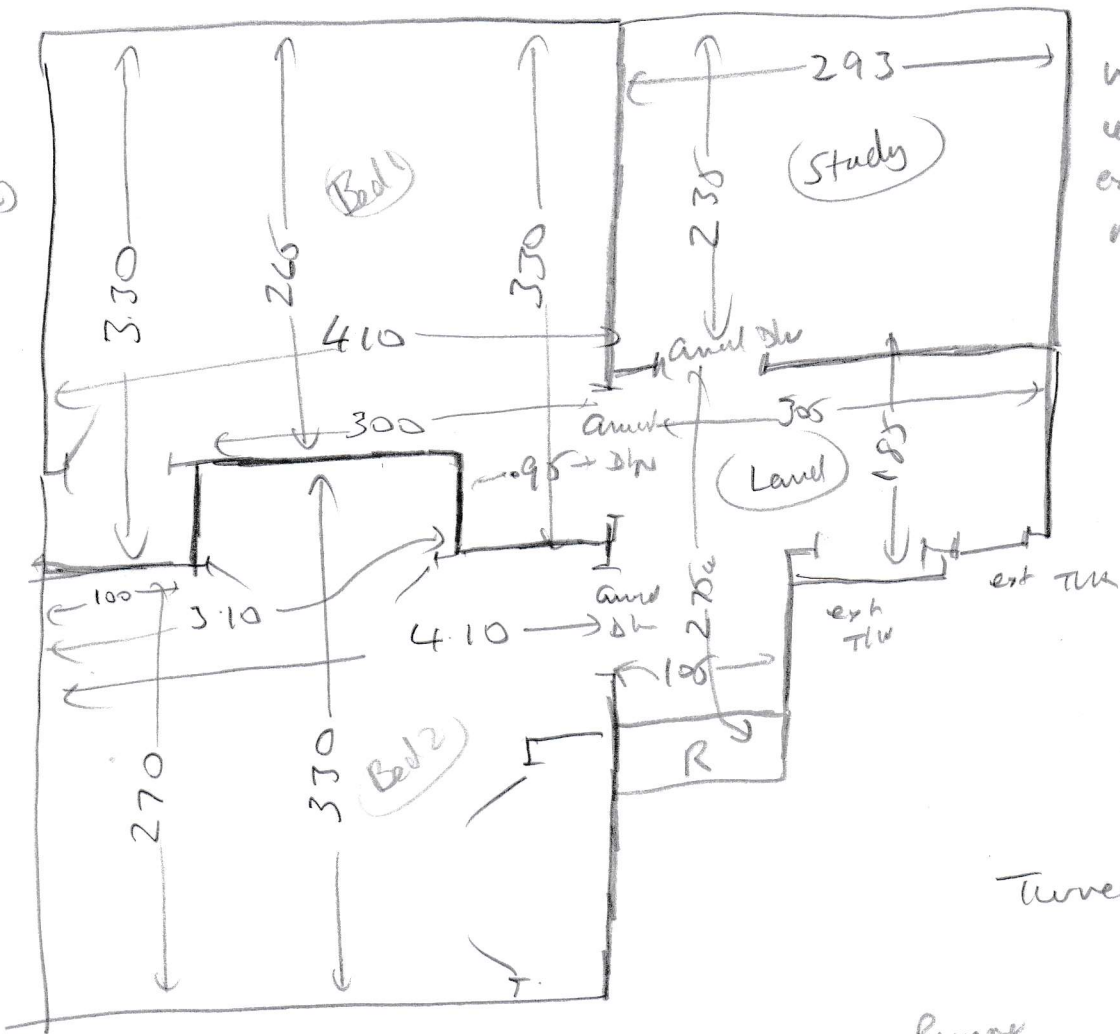

S31831

MSI T. ABBEY
31 HATCH PLACE
KINGSTON
KT2 5NB

3.40 x 5m
3.40 x 5m
4.40 x 5m

Stairs to be runnes
slightly wider than
existing runnes
Ask customer for exact
size

Turned at sides

(1 of 2)

Layout

SJ1831
 ABBEY

wood
 u/b
 ext sk
 ml (1/2)
 REAR

wood
 u/b
 ml 1 1/2
 ext sk

Turned at side

Runne

- ① 045 x 72cm exact
- W1 074 x 095 } cut on side
- W2 080 x 1.00 }
- W3 077 x 70cm exact
- W4 070 x 1.00 } Cut on no
- W5 080 x 095 }
- W6 075 x 62cm exact
- ⑤ 046 x 62 " "

10mm

(2012)