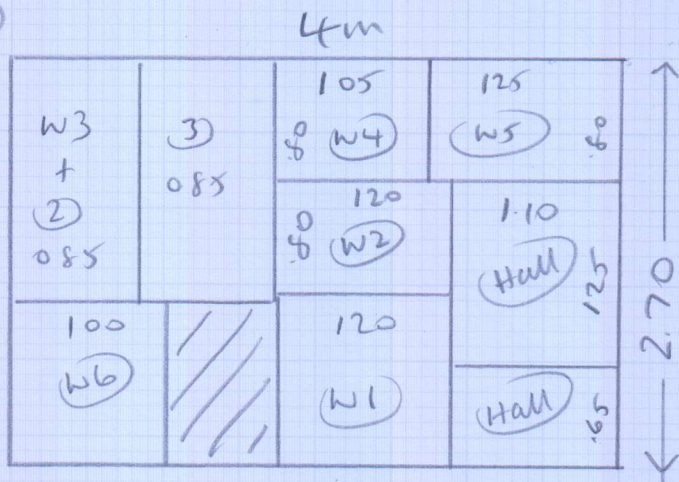

C/plan

mr carpet S31832

Job: MRS L. RIX
 No: Church Farm Cottage
 Address: 403 Walton Road
 West Molesey
 Tel: KT8 2EG

Sheet: of
Albion, ALB 032

2.70 x 4m

Layout

- W1 0.63 x 0.95
- W2 0.72 x 1.10
- W3 0.62 x 0.75
- ⑤ 0.43 x 0.73
- W4 0.59 x 0.95
- W5 0.69 x 1.15
- W6 0.69 x 0.87
- Hall 1.15 x 1.00
- Hall 0.55 x 0.90

Estimate sledge

NOTE Must FIT
 Ulay right down
 river to top of sledge

10/1