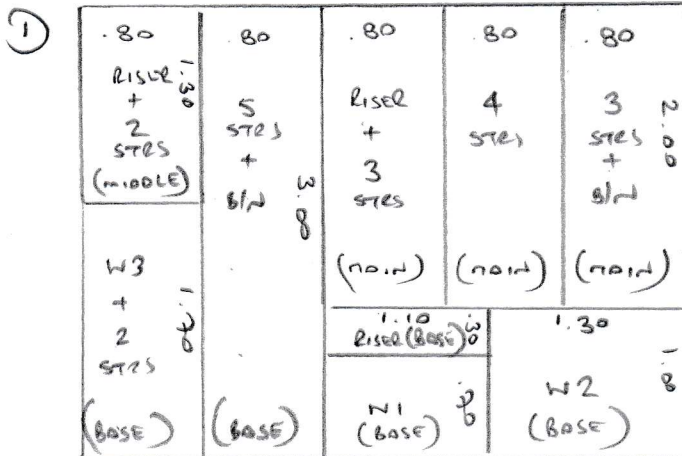

S31841
DAVIES

MIDDLE

✓ Riser	20	78	} ex LUNNEL IS 65cm WIDE
✓ 2 e	46	78	

main

✓ Riser	20	80	} ex LUNNEL IS 65cm WIDE
✓ 10 e	46	80	
✓ B/W	46	105	

BASEMENT

✓ Riser	20	87	
✓ W1	62	73	
✓ W2	72	110	
✓ W3	66	76	} ex LUNNEL IS 61cm WIDE.
✓ 7 e	44	76	
✓ B/W	42	100	

Plan ① 3.00 x 4m

12ml