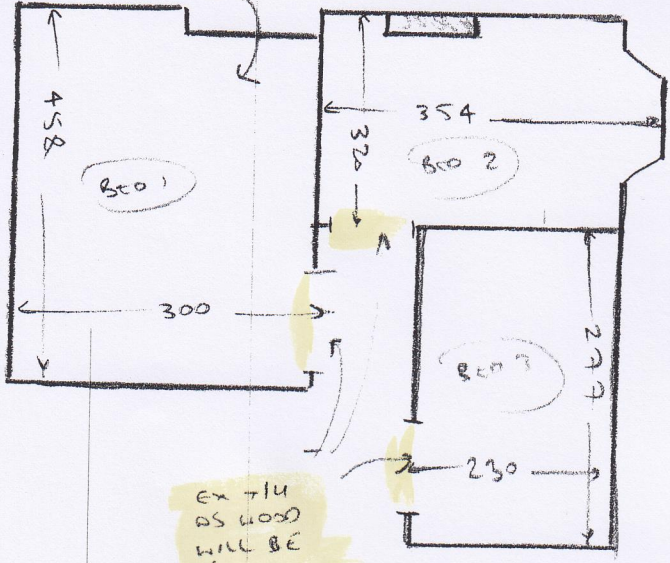

LAYOUT
NOT
MEASURED

S 31843

Bed
only

PLANT
ADRIAN 718
☺ OF ☺

CONCRETE HEAVY
SLIGHTLY
HIGHER
THAN
SUB FLOOR

- ALL ROOMS
- WOOD FLOOR
 - NO W/D
 - NEEDS S/E
 - NO M/F

STAIRS

liscel	20	85
Ge	45	85
W1	79	120
W2	107	84
Se	42	85
B/L	46	105