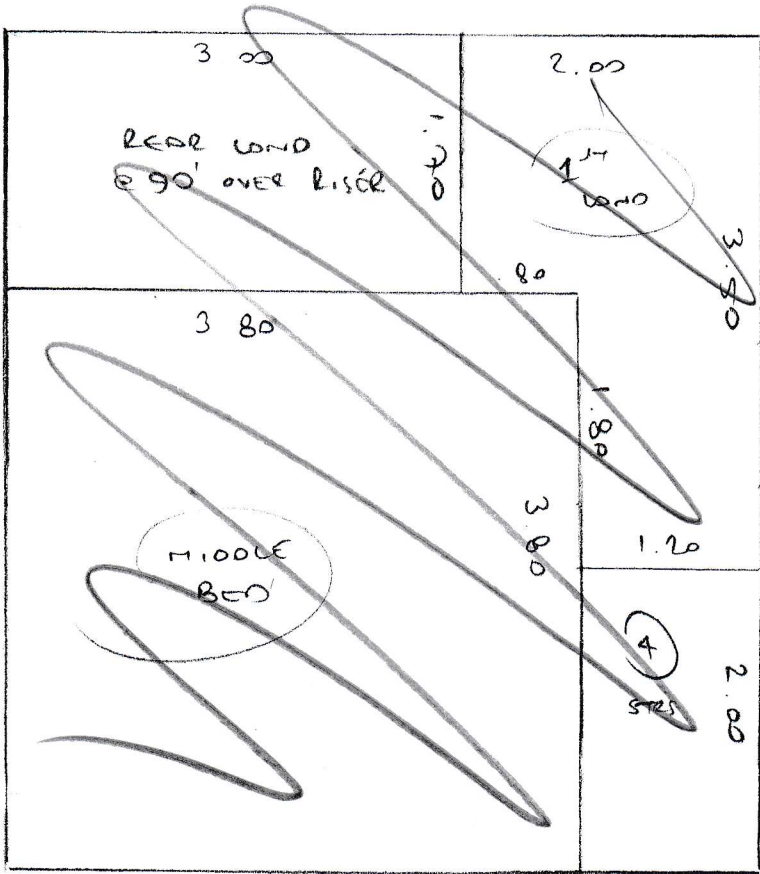

3

S31849
DUNCAN

4

ADD AN CUTTING
DOWN IN W/H

MID STAIRS TO CUT DOWN
TO A 60cm WIDE LUNNER

TAKE CARE DUE TO
PATTERN REPEAT.