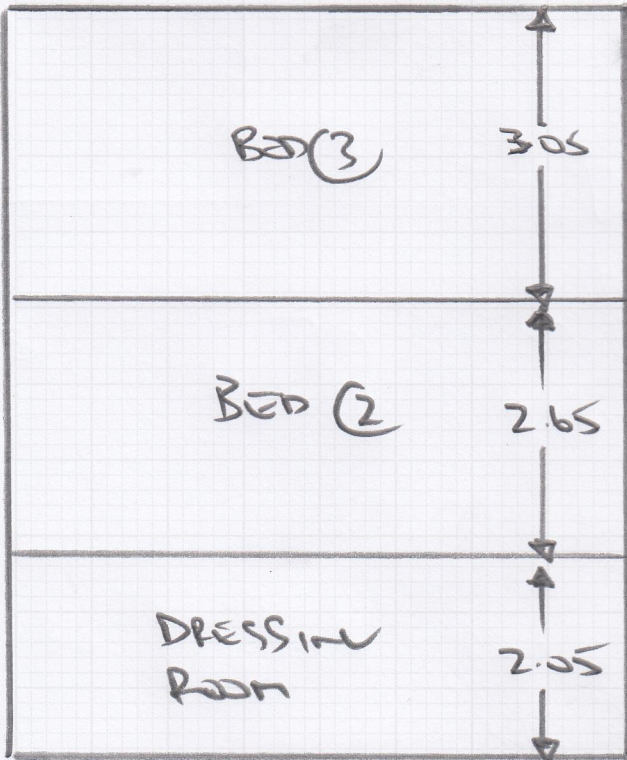

5m

BED (1)

5.80

mrcarpets

CS 31861

Job No:

Name:

AUEN

Address:

Tel:

Sheet:

1 OF 2

4m

BED (3)

3.05

BED (2)

2.65

DRESSING ROOM

2.05

4 CUTS
ISSUED

LAYOUT SEE

P (2)

PLEASE BAL
ALL RUBBISH

✓ (+) REMOVE

✓ DISPOSAL

✓ USE EXT

SIE + DIBAS

✓ MORE
FURN -

LAYOUT NET MEASUREMENTS

Job No: (S) 31861

Name: ALLEN

Address: