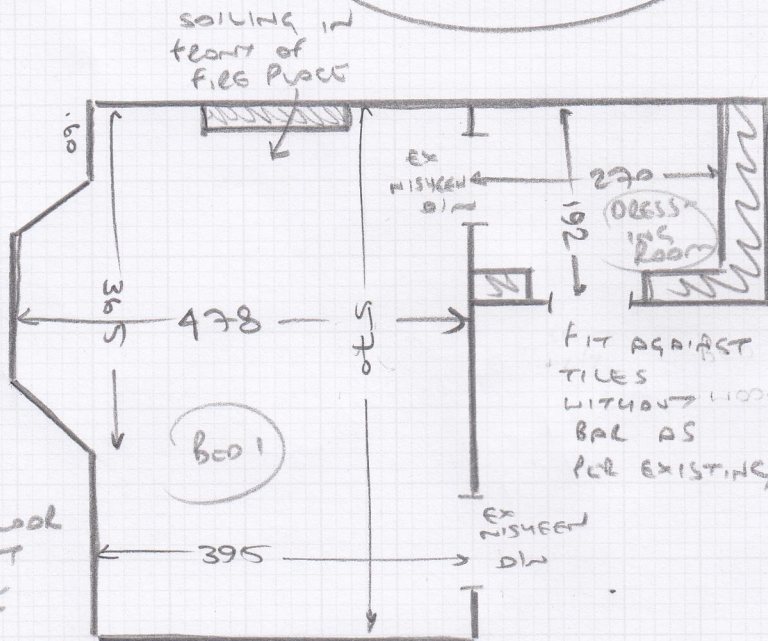

2.65

DRESSING ROOM

2.05

4 CUTS
ISSUED

LAYOUT SEE

P (2)

PLEASE BAL
ALL RUBBISH

✓ (+) REMOVE

✓ DISPOSAL

✓ USE EXT

SIE + DIBAS

✓ MORE
FURN -

LAYOUT NET MEASUREMENTS

Job No: (S) 31861

Name: ALLEN

Address:

Tel: (2) of (2)

Sheet: of:

- BOO 1
- WOOD FLOOR
 - NO CPT
 - EX SLC
 - MT 2 UNITS

- DRESSING ROOM
- WOOD FLOOR
 - NO CPT
 - EX SLC
 - NO MT

- BOO 2
- WOOD FLOOR
 - NO CPT
 - EX SLC
 - MT 1 UNIT

- BOO 3
- WOOD FLOOR
 - NO CPT
 - EX SLC
 - MT 1 UNIT