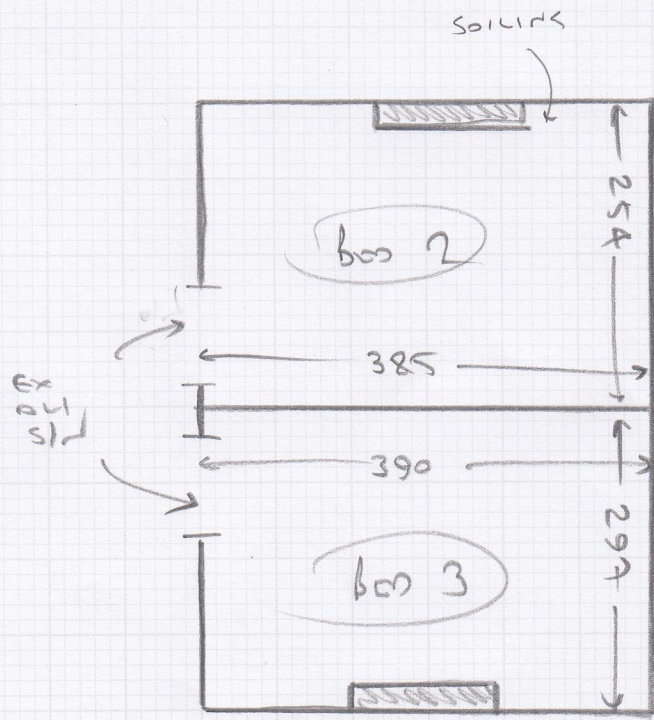

2.65

DRESSING ROOM

2.05

4 CUTS
ISSUED

LAYOUT SEE

P (2)

PLEASE BAL
ALL RUBBISH

✓ (+) REMOVE

✓ DISPOSAL

✓ USE EXT

SIE + DIBAS

✓ MORE
FURN -

LAYOUT NET MEASUREMENTS

Job No: (S) 31861

Name: ALLEN

Address:

Tel: (2) of (2)

Sheet: of:

- BOO 1
- WOOD FLOOR
 - NO CPT
 - EX SLC
 - MT 2 UNITS

- DRESSING ROOM
- WOOD FLOOR
 - NO CPT
 - EX SLC
 - NO MT

- BOO 2
- WOOD FLOOR
 - NO CPT
 - EX SLC
 - MT 1 UNIT

- BOO 3
- WOOD FLOOR
 - NO CPT
 - EX SLC
 - MT 1 UNIT