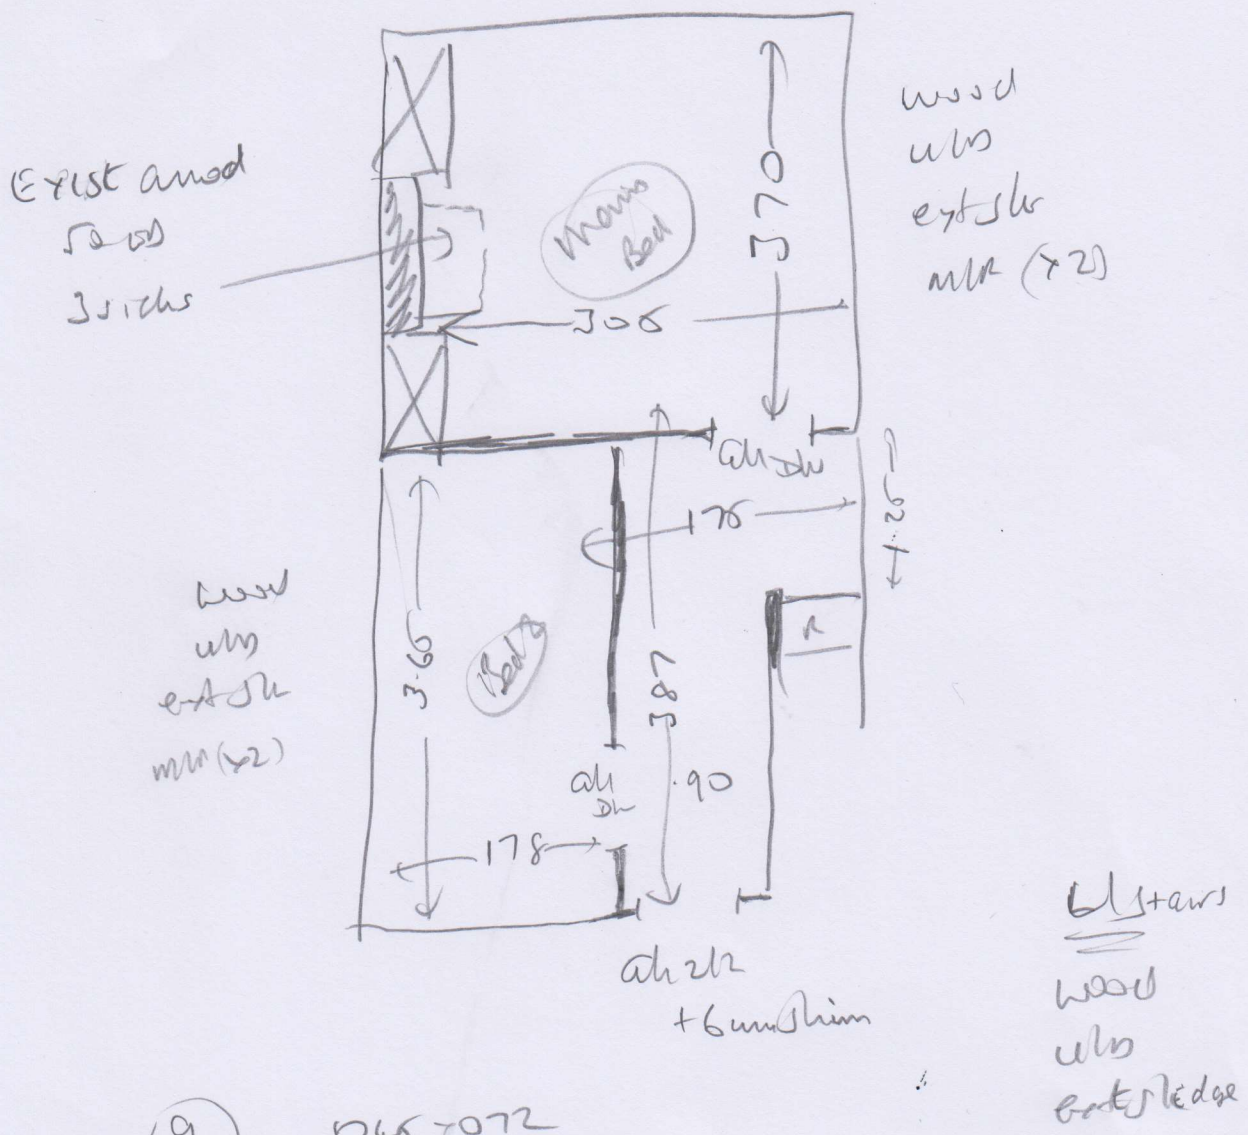

S31875 rpet

Job: Mrs H. Cantrell
 Name: 52 Queens Road
 Address: E Skeen

Tel: SW14 8PJ

Boston BOS 022

7.80 x 4m

1 or 2

Layout

S31875
Cantrell

- ⑨ 045 7072
- W1 062 7090
- W2 064 7105
- W3 067 7078 ←

Riser loose, just bit as it is now

(20P2)

A